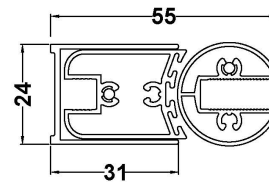

Sales Code: NSS18

Description: Round Bath Screen (6)

Product Dimensions

Height (mm):	1435
Width (mm):	785
Depth (mm):	38
Nett Weight (kg):	17

Packaging Dimensions

Height (mm):	50
Width (mm):	800
Length (mm):	1440
Gross Weight (kg):	17.4

Packaging Data

Box Colour:	Brown Cardboard Box - Printed
Box Qty:	1
Label Size:	x
Label Colour:	Not Applicable
Label Qty:	0

Outer Box Dimensions (If Applicable)

Height (mm):	
Width (mm):	
Depth (mm):	
Length (mm):	
Gross Weight (kg):	
Barcode:	5056462661384

Product Details

Country of Origin:	China
Fitting Instruction:	No
CE Approval:	Yes
Profile Material:	Aluminium
Profile Finish:	Brushed Brass
Adjustments (mm):	775mm-790mm
Entry Width (mm):	N/A
Swing In Dim (mm):	700mm
Swing Out Dim (mm):	700mm
Radius (mm):	Not Applicable
Glass Thickness (mm):	6
Easy Fit:	No
Easy Clean:	No
Handle Style:	Not Applicable
Handle Material:	Not Applicable
Enclosure Design:	Frameless
Wheel Type:	Not Applicable
Support Bar Included:	Support Bar Not Included
Extras:	None