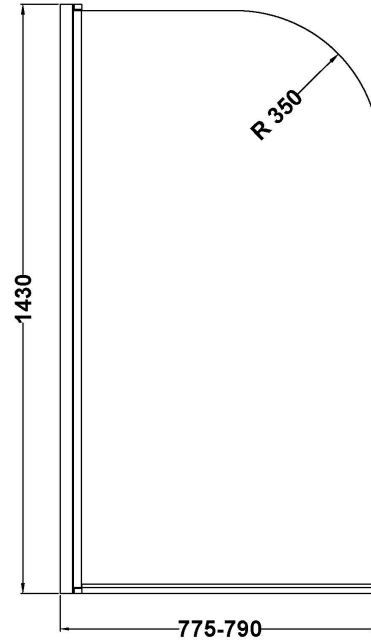

Sales Code: NSS18

Description: Round Bath Screen (6)

Product Dimensions

Height (mm):	1435
Width (mm):	785
Depth (mm):	38
Nett Weight (kg):	17

Packaging Dimensions

Height (mm):	50
Width (mm):	800
Length (mm):	1440
Gross Weight (kg):	17.4

Packaging Data

Box Colour:	Brown Cardboard Box - Printed
Box Qty:	1
Label Size:	x
Label Colour:	Not Applicable
Label Qty:	0

Outer Box Dimensions (If Applicable)

Height (mm):	
Width (mm):	
Depth (mm):	
Length (mm):	
Gross Weight (kg):	
Barcode:	5056462661384

Product Details

Country of Origin:	China
Fitting Instruction:	No
CE Approval:	Yes
Profile Material:	Aluminium
Profile Finish:	Brushed Brass
Adjustments (mm):	775mm-790mm
Entry Width (mm):	N/A
Swing In Dim (mm):	700mm
Swing Out Dim (mm):	700mm
Radius (mm):	Not Applicable
Glass Thickness (mm):	6
Easy Fit:	No
Easy Clean:	No
Handle Style:	Not Applicable
Handle Material:	Not Applicable
Enclosure Design:	Frameless
Wheel Type:	Not Applicable
Support Bar Included:	Support Bar Not Included
Extras:	None