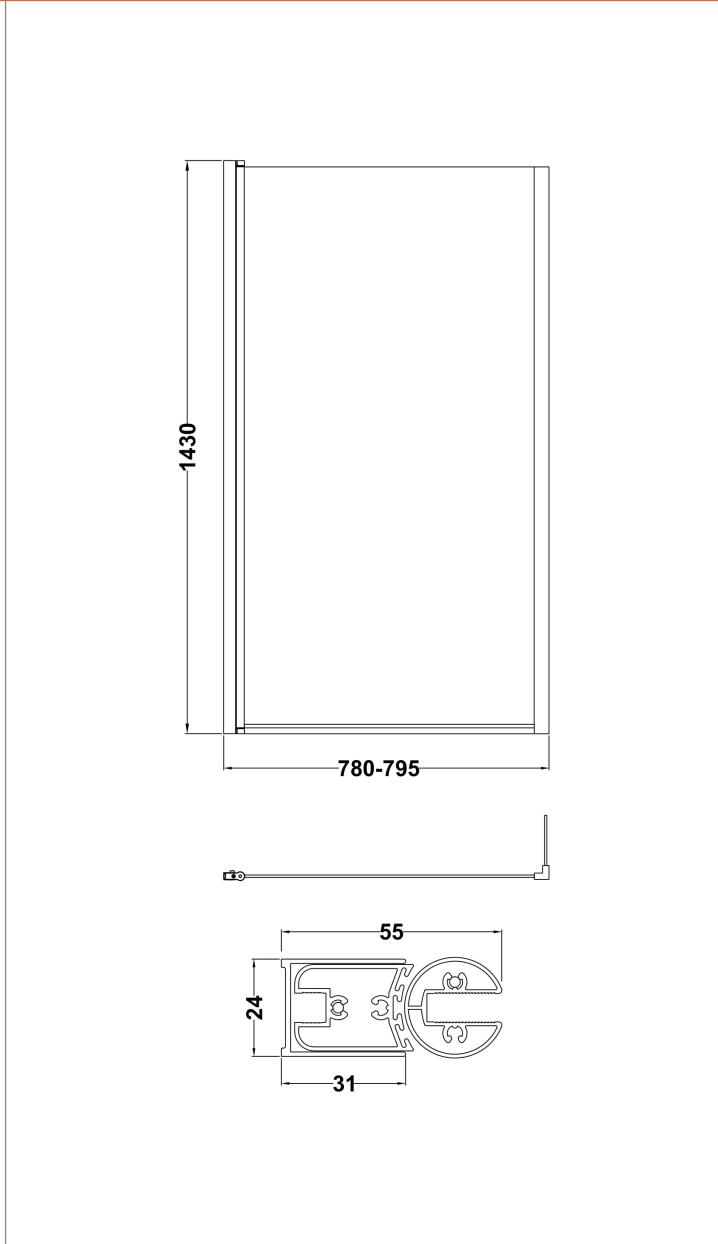

Sales Code: NSBS7

Description: Sq Shower Screen, Fixed Return (6)

Product Dimensions

Height (mm):	1430
Width (mm):	808
Depth (mm):	150
Nett Weight (kg):	18.7

Packaging Dimensions

Height (mm):	55
Width (mm):	840
Length (mm):	1460
Gross Weight (kg):	18.7

Packaging Data

Box Colour:	Brown Cardboard Box - Printed
Box Qty:	
Label Size:	x
Label Colour:	Not Applicable
Label Qty:	

Outer Box Dimensions (If Applicable)

Height (mm):	
Width (mm):	
Depth (mm):	
Length (mm):	
Gross Weight (kg):	
Barcode:	5055275824962

Product Details

Country of Origin:	China
Fitting Instruction:	No
CE Approval:	No
Profile Material:	Aluminium
Profile Finish:	Polished Chrome
Adjustments (mm):	780mm - 795mm
Entry Width (mm):	
Swing In Dim (mm):	777mm
Swing Out Dim (mm):	777mm
Radius (mm):	Not Applicable
Glass Thickness (mm):	6
Easy Fit:	Not Applicable
Easy Clean:	No
Handle Style:	Not Applicable
Handle Material:	Not Applicable
Enclosure Design:	Not Applicable
Wheel Type:	Not Applicable
Support Bar Included:	Support Bar Not Included
Extras:	None