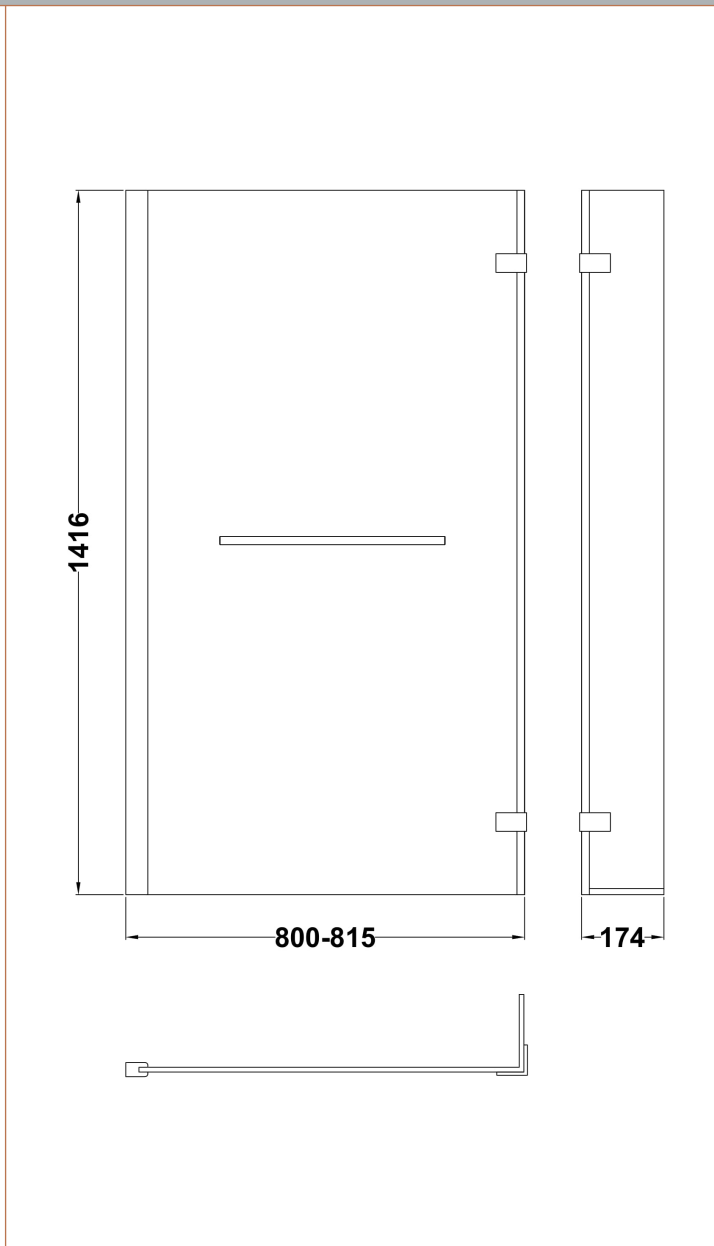

Sales Code: NSBSR1

Description: Sq Shower Fixd Scrn, Hinge Ret, Rail (6)

**Product Dimensions**

Height (mm):	1400
Width (mm):	805
Depth (mm):	38
Nett Weight (kg):	22.4

**Packaging Dimensions**

Height (mm):	55
Width (mm):	810
Length (mm):	1460
Gross Weight (kg):	22.4

**Packaging Data**

Box Colour:	Brown Cardboard Box - Printed
Box Qty:	1
Label Size:	150 x 30
Label Colour:	Not Applicable
Label Qty:	0

**Outer Box Dimensions (If Applicable)**

Height (mm):	
Width (mm):	
Depth (mm):	
Length (mm):	
Gross Weight (kg):	
Barcode:	5055369006793

**Product Details**

Country of Origin:	China
Fitting Instruction:	No
CE Approval:	Yes
Profile Material:	Aluminium
Profile Finish:	Polished Chrome
Adjustments (mm):	800mm - 815mm
Entry Width (mm):	N/A
Swing In Dim (mm):	N/A
Swing Out Dim (mm):	N/A
Radius (mm):	Not Applicable
Glass Thickness (mm):	6
Easy Fit:	No
Easy Clean:	No
Handle Style:	Not Applicable
Handle Material:	Not Applicable
Enclosure Design:	Frameless
Wheel Type:	Not Applicable
Support Bar Included:	Support Bar Not Included
Extras:	Towel Rail