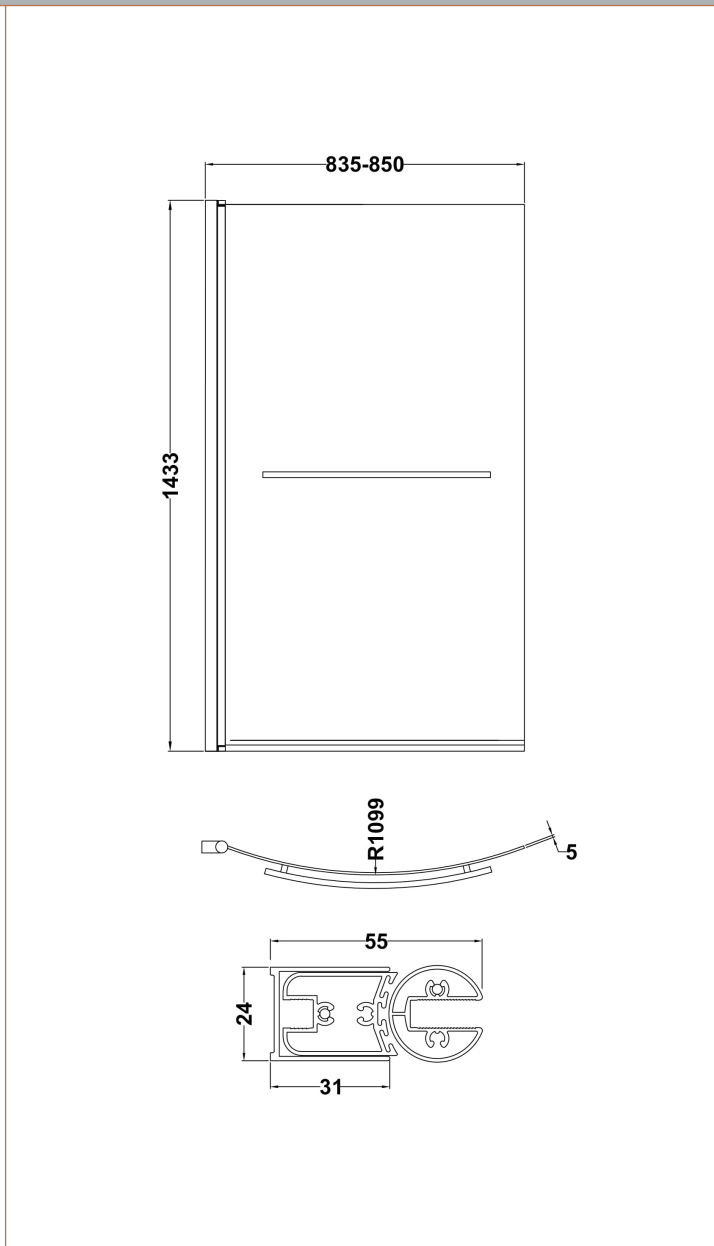

Sales Code: NBBSR1

Description: B Bath Screen, Rail (6)

Product Dimensions

Height (mm):	1435
Width (mm):	870
Depth (mm):	38
Nett Weight (kg):	20.2

Packaging Dimensions

Height (mm):	60
Width (mm):	930
Length (mm):	1460
Gross Weight (kg):	20.9

Packaging Data

Box Colour:	Brown Cardboard Box - Printed
Box Qty:	1
Label Size:	140 x 30
Label Colour:	Not Applicable
Label Qty:	0

Outer Box Dimensions (If Applicable)

Height (mm):	
Width (mm):	
Depth (mm):	
Length (mm):	
Gross Weight (kg):	
Barcode:	5055369001033

Product Details

Country of Origin:	China
Fitting Instruction:	No
CE Approval:	Yes
Profile Material:	Aluminium
Profile Finish:	Polished Chrome
Adjustments (mm):	835mm-850mm
Entry Width (mm):	N/A
Swing In Dim (mm):	780mm
Swing Out Dim (mm):	780mm
Radius (mm):	1099 mm
Glass Thickness (mm):	6
Easy Fit:	No
Easy Clean:	No
Handle Style:	Not Applicable
Handle Material:	Not Applicable
Enclosure Design:	Frameless
Wheel Type:	Not Applicable
Support Bar Included:	Support Bar Not Included
Extras:	Towel Rail