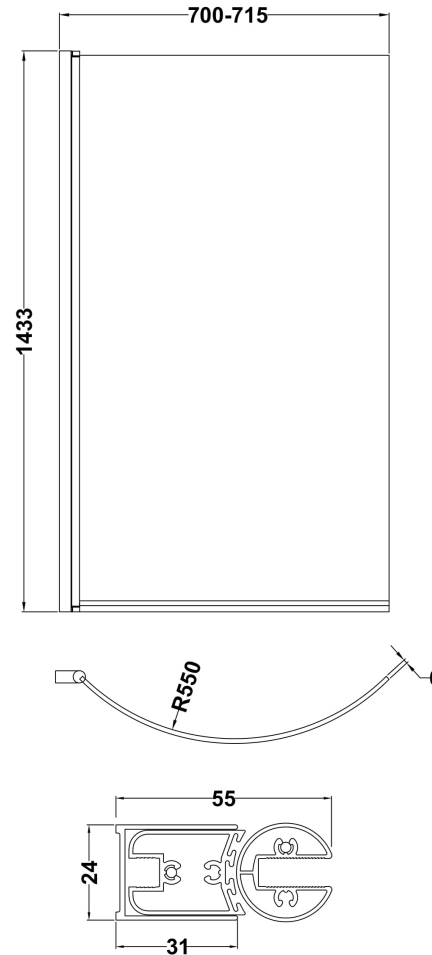

Sales Code: NCS0

Description: P Bath Screen (6)

Product Dimensions

Height (mm):	1433
Width (mm):	715
Depth (mm):	185
Nett Weight (kg):	18

Packaging Dimensions

Height (mm):	60
Width (mm):	840
Length (mm):	1460
Gross Weight (kg):	18.73

Packaging Data

Box Colour:	Brown Cardboard Box - Printed
Box Qty:	1
Label Size:	x
Label Colour:	Not Applicable
Label Qty:	0

Outer Box Dimensions (If Applicable)

Height (mm):	
Width (mm):	
Depth (mm):	
Length (mm):	
Gross Weight (kg):	
Barcode:	5055369006762

Product Details

Country of Origin:	China
Fitting Instruction:	No
CE Approval:	Yes
Profile Material:	Aluminium
Profile Finish:	Polished Chrome
Adjustments (mm):	700mm - 715mm
Entry Width (mm):	N/A
Swing In Dim (mm):	690mm
Swing Out Dim (mm):	690mm
Radius (mm):	550 mm
Glass Thickness (mm):	6
Easy Fit:	No
Easy Clean:	No
Handle Style:	Not Applicable
Handle Material:	Not Applicable
Enclosure Design:	Frameless
Wheel Type:	Not Applicable
Support Bar Included:	Support Bar Not Included
Extras:	None