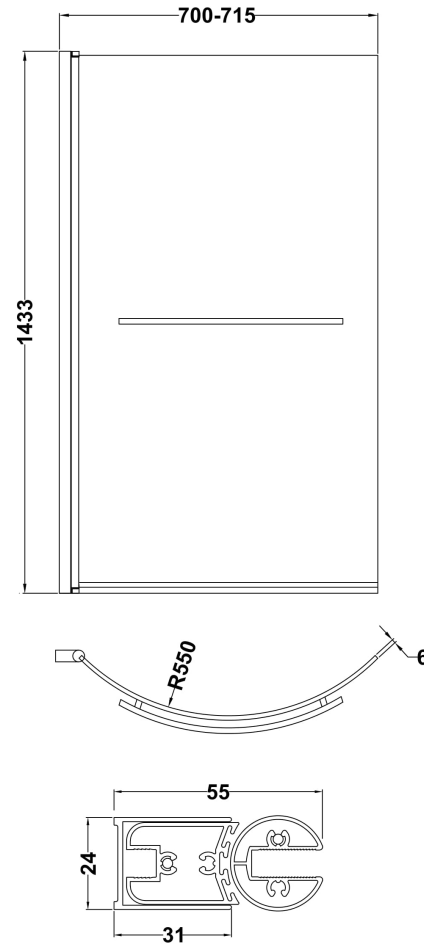

Sales Code: NCSR1

Description: P Bath Screen, Rail (6)

Product Dimensions

Height (mm):	1433
Width (mm):	715
Depth (mm):	185
Nett Weight (kg):	18

Packaging Dimensions

Height (mm):	60
Width (mm):	770
Length (mm):	1460
Gross Weight (kg):	18.9

Packaging Data

Box Colour:	Brown Cardboard Box - Printed
Box Qty:	1
Label Size:	140 x 30
Label Colour:	Not Applicable
Label Qty:	0

Outer Box Dimensions (If Applicable)

Height (mm):	
Width (mm):	
Depth (mm):	
Length (mm):	
Gross Weight (kg):	
Barcode:	5055369006779

Product Details

Country of Origin:	China
Fitting Instruction:	No
CE Approval:	Yes
Profile Material:	Aluminium
Profile Finish:	Polished Chrome
Adjustments (mm):	700mm - 715mm
Entry Width (mm):	N/A
Swing In Dim (mm):	690mm
Swing Out Dim (mm):	690mm
Radius (mm):	550 mm
Glass Thickness (mm):	6
Easy Fit:	No
Easy Clean:	No
Handle Style:	Not Applicable
Handle Material:	Not Applicable
Enclosure Design:	Frameless
Wheel Type:	Not Applicable
Support Bar Included:	Support Bar Not Included
Extras:	Towel Rail