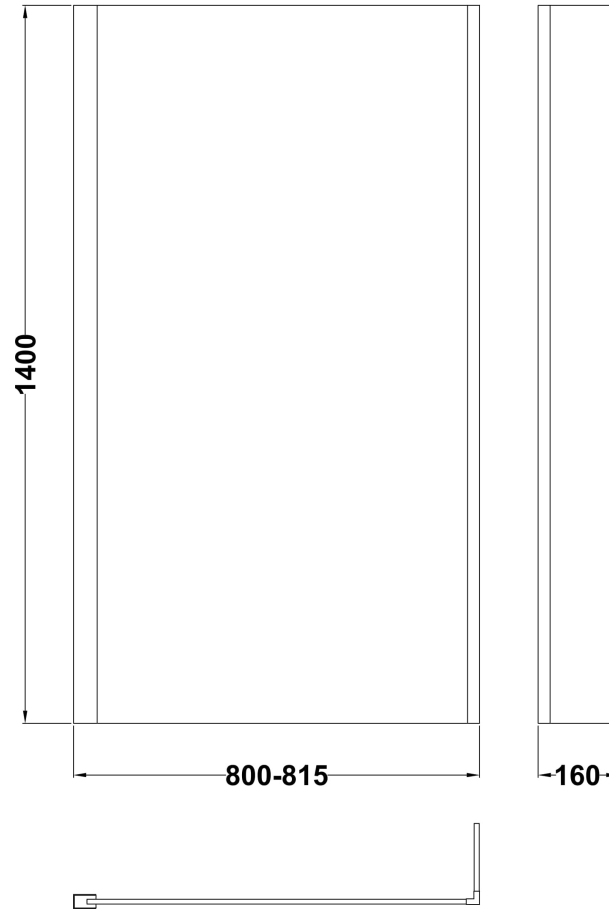

Sales Code: NSBS2BP

Description: Sq Fixed Screen, Fixed Return (6)

Product Dimensions

Height (mm):	1435
Width (mm):	805
Depth (mm):	38
Nett Weight (kg):	18

Packaging Dimensions

Height (mm):	55
Width (mm):	810
Length (mm):	1460
Gross Weight (kg):	18.7

Packaging Data

Box Colour:	Brown Cardboard Box - Printed
Box Qty:	1
Label Size:	140 x 30
Label Colour:	Not Applicable
Label Qty:	0

Outer Box Dimensions (If Applicable)

Height (mm):	
Width (mm):	
Depth (mm):	
Length (mm):	
Gross Weight (kg):	
Barcode:	5056462694825

Product Details

Country of Origin:	China
Fitting Instruction:	No
CE Approval:	Yes
Profile Material:	Aluminium
Profile Finish:	Matt Black
Adjustments (mm):	800mm - 815mm
Entry Width (mm):	N/A
Swing In Dim (mm):	N/A
Swing Out Dim (mm):	N/A
Radius (mm):	Not Applicable
Glass Thickness (mm):	6
Easy Fit:	No
Easy Clean:	No
Handle Style:	Not Applicable
Handle Material:	Not Applicable
Enclosure Design:	Frameless
Wheel Type:	Not Applicable
Support Bar Included:	Support Bar Not Included
Extras:	None