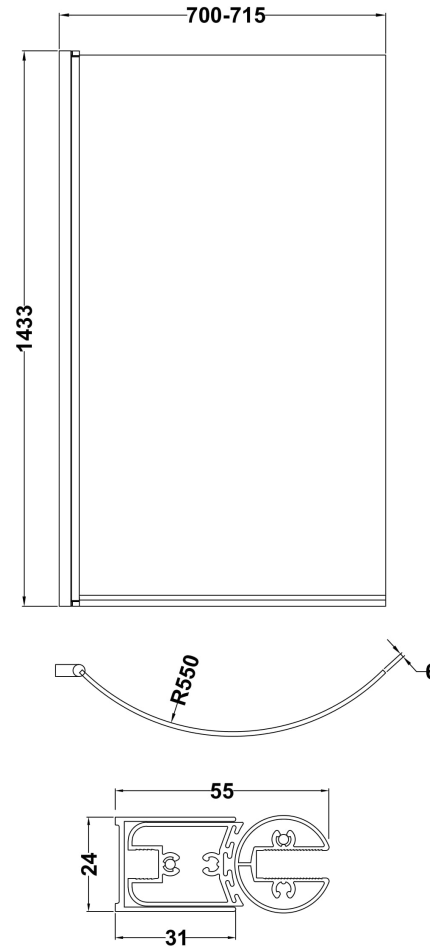

### Product Dimensions

Height (mm):	1433
Width (mm):	715
Depth (mm):	185
Nett Weight (kg):	18

### Packaging Dimensions

Height (mm):	60
Width (mm):	840
Length (mm):	1460
Gross Weight (kg):	18.73

### Outer Box Dimensions (If Applicable)

Height (mm):	
Width (mm):	
Depth (mm):	
Length (mm):	
Gross Weight (kg):	
Barcode:	5056211800835

### Product Details

Country of Origin:	China
Fitting Instruction:	No
CE Approval:	Yes
Profile Material:	Aluminium
Profile Finish:	Matt Black
Adjustments (mm):	700mm - 715mm
Entry Width (mm):	N/A
Swing In Dim (mm):	690mm
Swing Out Dim (mm):	690mm
Radius (mm):	550 mm
Glass Thickness (mm):	6
Easy Fit:	No
Easy Clean:	No
Handle Style:	Not Applicable
Handle Material:	Not Applicable
Enclosure Design:	Frameless
Wheel Type:	Not Applicable
Support Bar Included:	Support Bar Not Included
Extras:	None