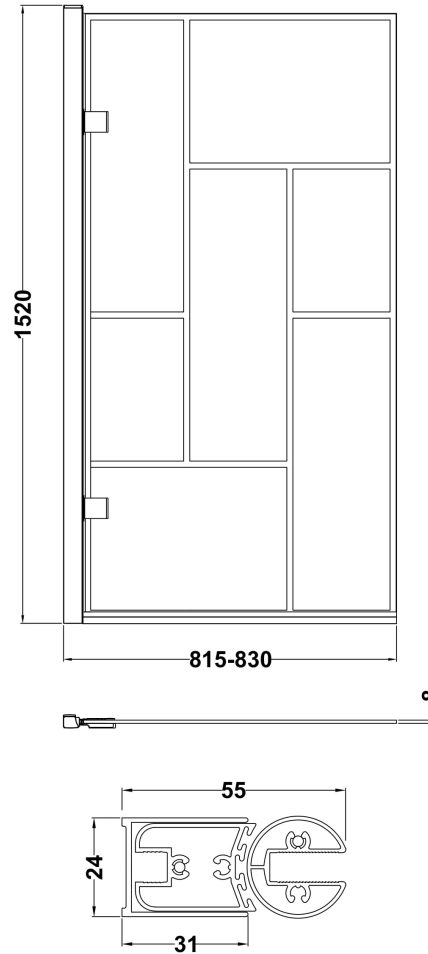

Sales Code: NSSQ7BB

Description: Sq Block Framed Hinged Bath Screen (8)

Product Dimensions

Height (mm):	1520
Width (mm):	830
Depth (mm):	38
Nett Weight (kg):	22.1

Packaging Dimensions

Height (mm):	50
Width (mm):	835
Length (mm):	1560
Gross Weight (kg):	22.6

Packaging Data

Box Colour:	Brown Cardboard Box - Printed
Box Qty:	1
Label Size:	x
Label Colour:	Not Applicable
Label Qty:	0

Outer Box Dimensions (If Applicable)

Height (mm):	
Width (mm):	
Depth (mm):	
Length (mm):	
Gross Weight (kg):	
Barcode:	5056462614496

Product Details

Country of Origin:	China
Fitting Instruction:	No
CE Approval:	
Profile Material:	Aluminium
Profile Finish:	Matt Black
Adjustments (mm):	815- 830mm
Entry Width (mm):	
Swing In Dim (mm):	777mm
Swing Out Dim (mm):	777mm
Radius (mm):	Not Applicable
Glass Thickness (mm):	8
Easy Fit:	No
Easy Clean:	No
Handle Style:	Not Applicable
Handle Material:	Not Applicable
Enclosure Design:	Frameless
Wheel Type:	Not Applicable
Support Bar Included:	Support Bar Not Included
Extras:	None