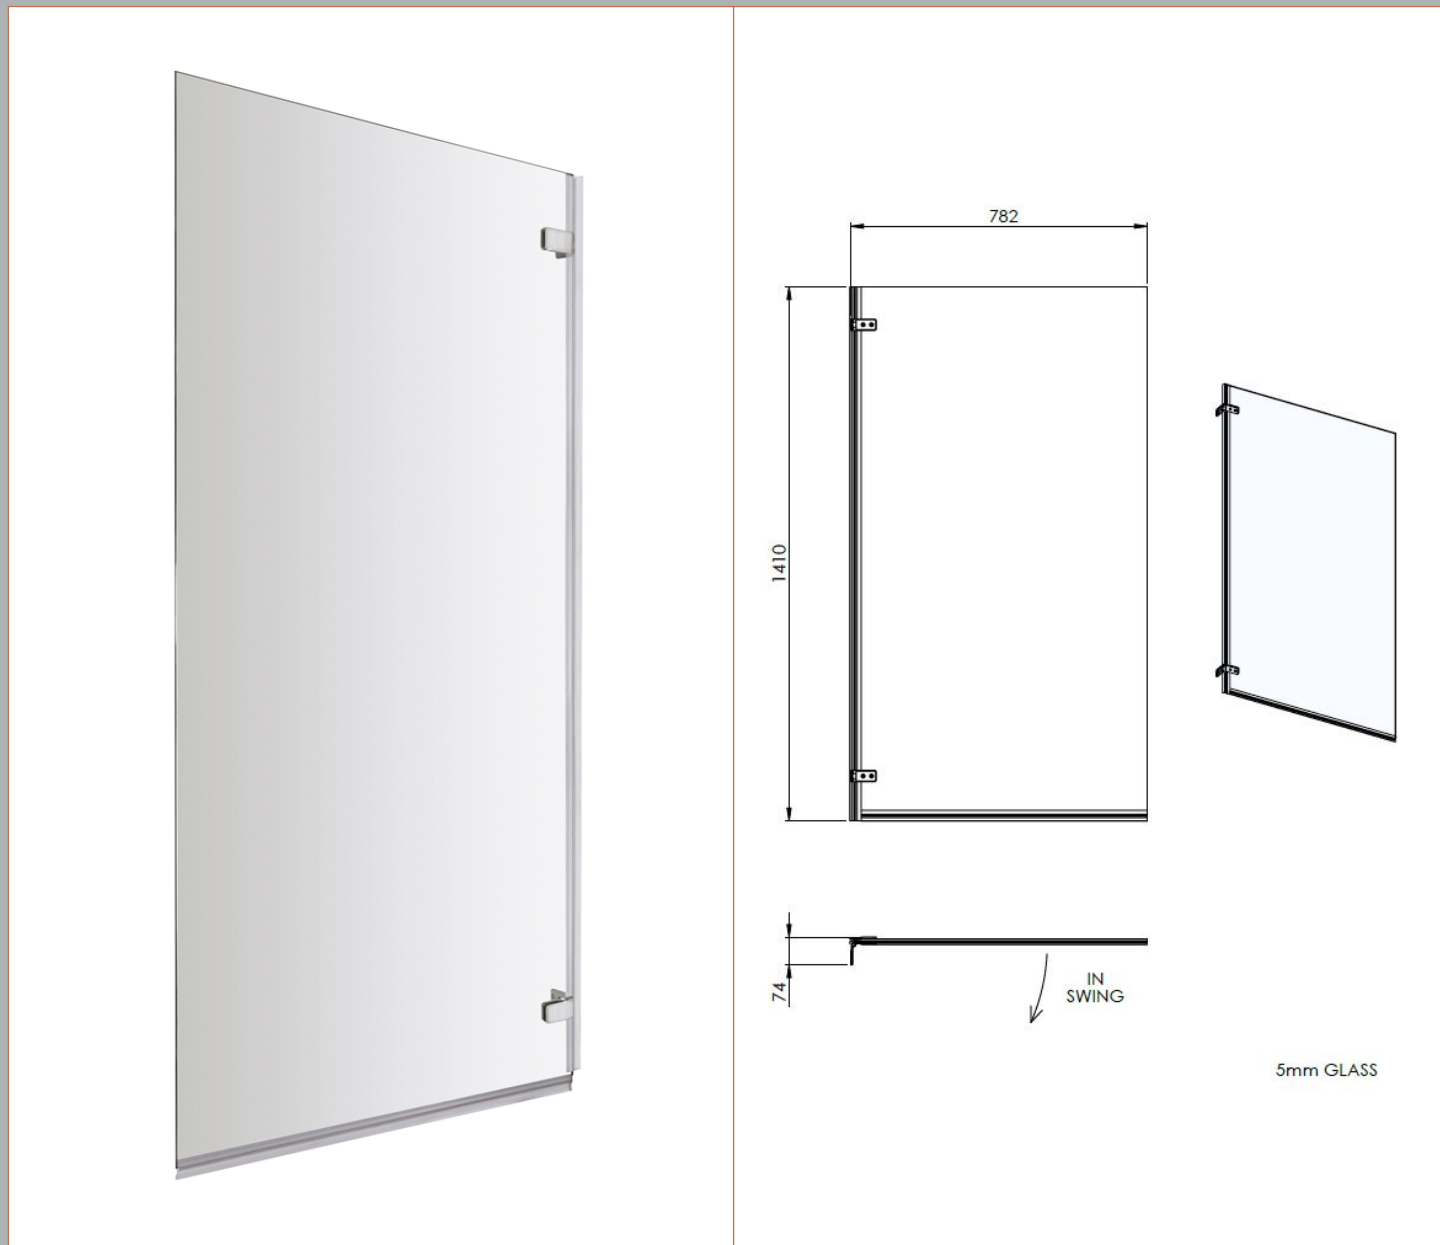

Sales Code: ERSSQ

Description: Square Hinged Bath Screen (5)

Product Dimensions

Height (mm):	1435
Width (mm):	780
Depth (mm):	38
Nett Weight (kg):	14

Packaging Dimensions

Height (mm):	1400
Width (mm):	55
Length (mm):	820
Gross Weight (kg):	14

Packaging Data

Box Colour:	Brown Cardboard Box - Printed
Box Qty:	1
Label Size:	140 x 30
Label Colour:	Not Applicable
Label Qty:	0

Outer Box Dimensions (If Applicable)

Height (mm):	
Width (mm):	
Depth (mm):	
Length (mm):	
Gross Weight (kg):	
Barcode:	5060272821074

Product Details

Country of Origin:	China
Fitting Instruction:	No
CE Approval:	Yes
Profile Material:	Aluminium
Profile Finish:	Satin Chrome
Adjustments (mm):	N/A
Entry Width (mm):	N/A
Swing In Dim (mm):	700mm
Swing Out Dim (mm):	700mm
Radius (mm):	Not Applicable
Glass Thickness (mm):	5
Easy Fit:	No
Easy Clean:	No
Handle Style:	Not Applicable
Handle Material:	Not Applicable
Enclosure Design:	Frameless
Wheel Type:	Not Applicable
Support Bar Included:	Support Bar Not Included
Extras:	None