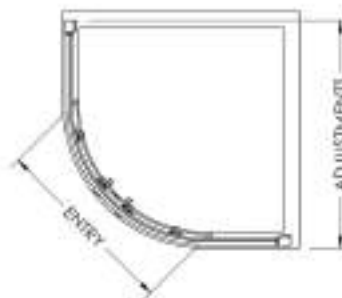

Sales Code: AQU10

Description: Pacific Quadrant Enclosure 1000X1000mm

Code	Description	Adjustment (mm)		Entry Width (mm)
AQU8-F6/TE	800 Quadrant	760	760	810
AQU9-F6/TE	900 Quadrant	860	860	910
AQU10-F6/TE	1000 Quadrant	960	960	1010

Product Dimensions

Height (mm):	1850
Width (mm):	980
Depth (mm):	980
Nett Weight (kg):	49.5

Packaging Dimensions

Height (mm):	1910
Width (mm):	540
Length (mm):	150
Gross Weight (kg):	49.5

Packaging Data

Box Colour:	Brown Cardboard Box - Printed
Box Qty:	1
Label Size:	100 x 50
Label Colour:	Not Applicable
Label Qty:	0

Outer Box Dimensions (If Applicable)

Height (mm):	
Width (mm):	
Depth (mm):	
Length (mm):	
Gross Weight (kg):	
Barcode:	5055369080076

Product Details

Country of Origin:	China
Fitting Instruction:	No
CE Approval:	Yes
Profile Material:	Aluminium
Profile Finish:	Polished Chrome
Adjustments (mm):	960mm - 980mm
Entry Width (mm):	520mm
Swing In Dim (mm):	N/A
Swing Out Dim (mm):	N/A
Radius (mm):	538 mm
Glass Thickness (mm):	6
Easy Fit:	Yes
Easy Clean:	No
Handle Style:	Square T Shape Handle
Handle Material:	Metal
Enclosure Design:	Framed
Wheel Type:	Dual, Quick Release
Support Bar Included:	Support Bar Not Included
Extras:	None