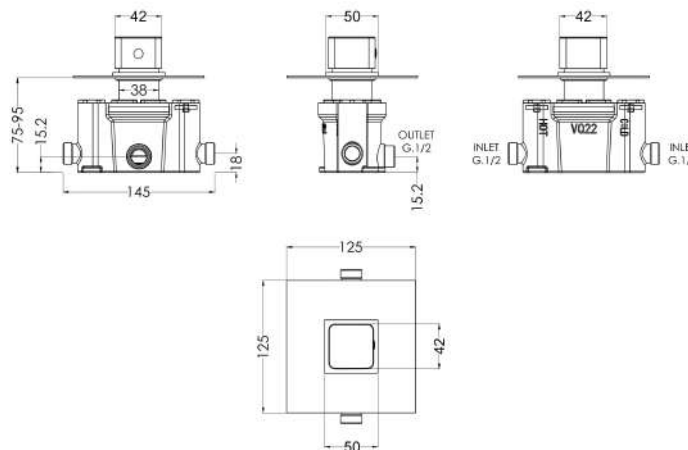

Sales Code: WINTC11

Description: Windon Thermostatic Temp Control Valve

Product Dimensions

Length (mm):	
Width (mm):	125
Height (mm):	125
Depth (mm):	135
Nett Weight (kg):	1

Packaging Dimensions

Length (mm):	246
Width (mm):	181
Height (mm):	121
Gross Weight (kg):	1

Packaging Data

Box Colour:	White Cardboard Box
Box Qty:	1
Label Size:	100 x 50
Label Colour:	White Label
Label Qty:	1

Outer Box Dimensions (If Applicable)

Length (mm):	
Width (mm):	380
Height (mm):	750
Depth (mm):	260
Gross Weight (kg):	
Barcode:	5056211898429

Product Details

Country of Origin:	China
Fitting Instruction:	No
Product Material:	Brass/ABS
Mount Type:	Recessed, Wall
Outlet Elbow Supplied:	No
Easy Clean:	Not Applicable
Head Included:	No
Handset Included:	No
Body Jets Included:	No
No of Body Jets:	Not Applicable
Operating Pressure (bar):	0.1
Valve/Cartridge Type:	Not Applicable
Flow Rates (L/min):	0.1 bar: 5.8 0.5 bar: 15.1 1 bar: 21.6 2 bar: 30.7 3 bar: 37.6
TMV2 Approved:	No Approval No: N/A
TMV3 Approved:	No Approval No: N/A
WRAS Approved:	No Approval No: N/A
Head Function:	Not Applicable
Handset Function:	Not Applicable
Body Jet Info:	Not Applicable
Pipe Size:	15 mm (1/2" Bsp)
Pipe Centres:	N/A
Colour/Finish:	Chrome
Hose Included:	Not Applicable
No. of Outlets:	1