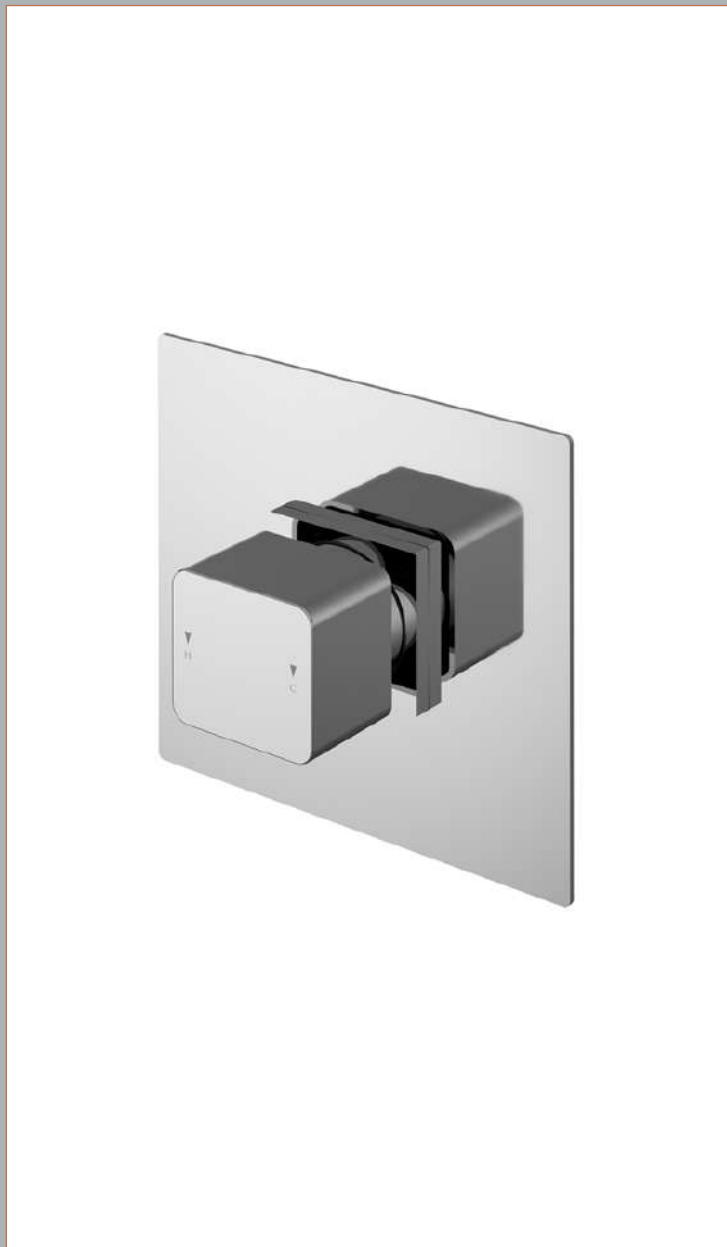

Sales Code: WINTC11

Description: Windon Thermostatic Temp Control Valve

Product Dimensions

Length (mm):	
Width (mm):	125
Height (mm):	125
Depth (mm):	135
Nett Weight (kg):	1

Packaging Dimensions

Length (mm):	246
Width (mm):	181
Height (mm):	121
Gross Weight (kg):	1

Packaging Data

Box Colour:	White Cardboard Box
Box Qty:	1
Label Size:	100 x 50
Label Colour:	White Label
Label Qty:	1

Outer Box Dimensions (If Applicable)

Length (mm):	
Width (mm):	380
Height (mm):	750
Depth (mm):	260
Gross Weight (kg):	
Barcode:	5056211898429

Product Details

Country of Origin:	China
Fitting Instruction:	No
Product Material:	Brass/ABS
Mount Type:	Recessed, Wall
Outlet Elbow Supplied:	No
Easy Clean:	Not Applicable
Head Included:	No
Handset Included:	No
Body Jets Included:	No
No of Body Jets:	Not Applicable
Operating Pressure (bar):	0.1
Valve/Cartridge Type:	Not Applicable
Flow Rates (L/min):	0.1 bar: 5.8 0.5 bar: 15.1 1 bar: 21.6 2 bar: 30.7 3 bar: 37.6
TMV2 Approved:	No Approval No: N/A
TMV3 Approved:	No Approval No: N/A
WRAS Approved:	No Approval No: N/A
Head Function:	Not Applicable
Handset Function:	Not Applicable
Body Jet Info:	Not Applicable
Pipe Size:	15 mm (1/2" Bsp)
Pipe Centres:	N/A
Colour/Finish:	Chrome
Hose Included:	Not Applicable
No. of Outlets:	1