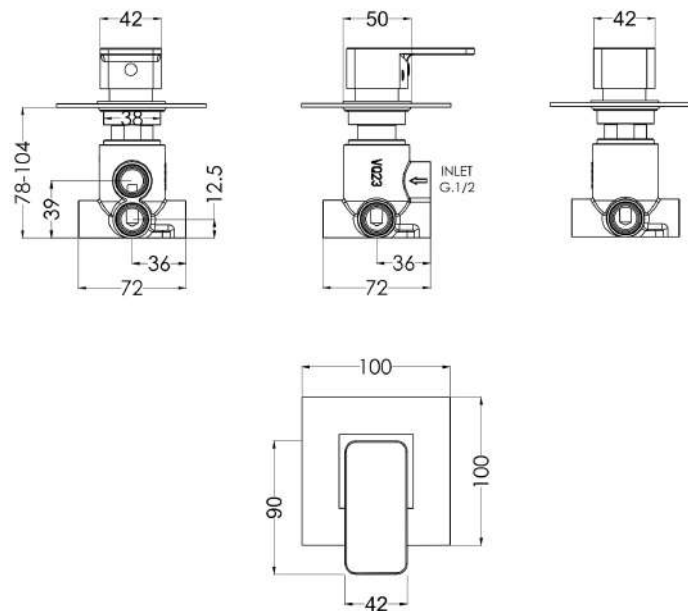

Sales Code: WINWD14

Description: Windon Concealed Div 2/3/4 Way

Product Dimensions

Length (mm):	
Width (mm):	100
Height (mm):	100
Depth (mm):	135
Nett Weight (kg):	1.05

Packaging Dimensions

Length (mm):	189
Width (mm):	175
Height (mm):	124
Gross Weight (kg):	1.05

Packaging Data

Box Colour:	White Cardboard Box
Box Qty:	1
Label Size:	100 x 50
Label Colour:	White Label
Label Qty:	1

Outer Box Dimensions (If Applicable)

Length (mm):	
Width (mm):	370
Height (mm):	720
Depth (mm):	220
Gross Weight (kg):	
Barcode:	5056211898443

Product Details

Country of Origin:	United Kingdom
Fitting Instruction:	No
Product Material:	Brass
Mount Type:	Wall, Recessed
Outlet Elbow Supplied:	No
Easy Clean:	Not Applicable
Head Included:	No
Handset Included:	No
Body Jets Included:	No
No of Body Jets:	Not Applicable
Operating Pressure (bar):	0.2
Valve/Cartridge Type:	1/4 Turn Ceramic Disc
Flow Rates (L/min):	0.1 bar: 5.2 0.5 bar: 13.3 1 bar: 19.1 2 bar: 27 3 bar: 33.2
TMV2 Approved:	No Approval No: N/A
TMV3 Approved:	No Approval No: N/A
WRAS Approved:	No Approval No: N/A
Head Function:	Not Applicable
Handset Function:	Not Applicable
Body Jet Info:	Not Applicable
Pipe Size:	15 mm (1/2" Bsp)
Pipe Centres:	N/A
Colour/Finish:	Chrome
Hose Included:	Not Applicable
No. of Outlets:	4