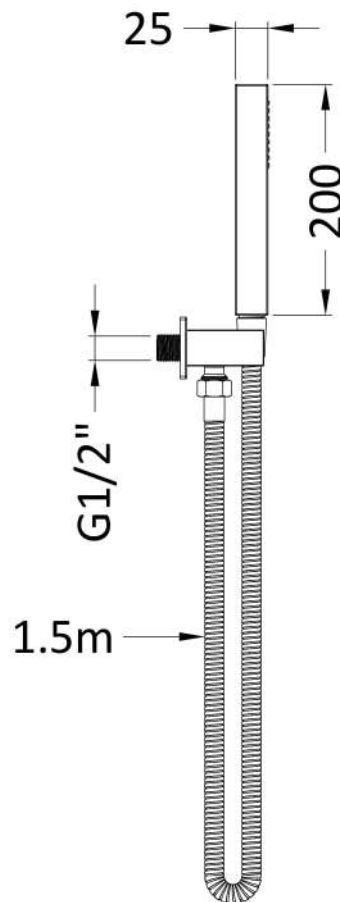

Sales Code: A3264

Description: Sq Outlet Elbow C/W Parking Bkt & Kit

**Product Dimensions**

Length (mm):	
Width (mm):	25
Height (mm):	1700
Depth (mm):	55
Nett Weight (kg):	0.68

**Packaging Dimensions**

Length (mm):	275
Width (mm):	185
Height (mm):	130
Gross Weight (kg):	0.68

**Packaging Data**

Box Colour:	White Cardboard Box
Box Qty:	0
Label Size:	0 x 0
Label Colour:	White Label
Label Qty:	0

**Outer Box Dimensions (If Applicable)**

Length (mm):	
Width (mm):	
Height (mm):	
Depth (mm):	
Gross Weight (kg):	
Barcode:	5055369016976

**Product Details**

Country of Origin:	United Kingdom
Fitting Instruction:	Yes
Product Material:	Brass/ABS
Mount Type:	Surface
Outlet Elbow Supplied:	Yes
Easy Clean:	Not Applicable
Head Included:	No
Handset Included:	Yes
Body Jets Included:	Not Applicable
No of Body Jets:	Not Applicable
Operating Pressure (bar):	
Valve/Cartridge Type:	Not Applicable
Flow Rates (L/min):	0.1 bar: N/A 0.5 bar: N/A 1 bar: N/A 2 bar: N/A 3 bar: N/A
TMV2 Approved:	No Approval No: N/A
TMV3 Approved:	No Approval No: N/A
WRAS Approved:	No Approval No: N/A
Head Function:	Not Applicable
Handset Function:	Single Setting
Body Jet Info:	Not Applicable
Pipe Size:	Not Applicable
Pipe Centres:	N/A
Colour/Finish:	Chrome
Hose Included:	Yes
No. of Outlets:	N/A