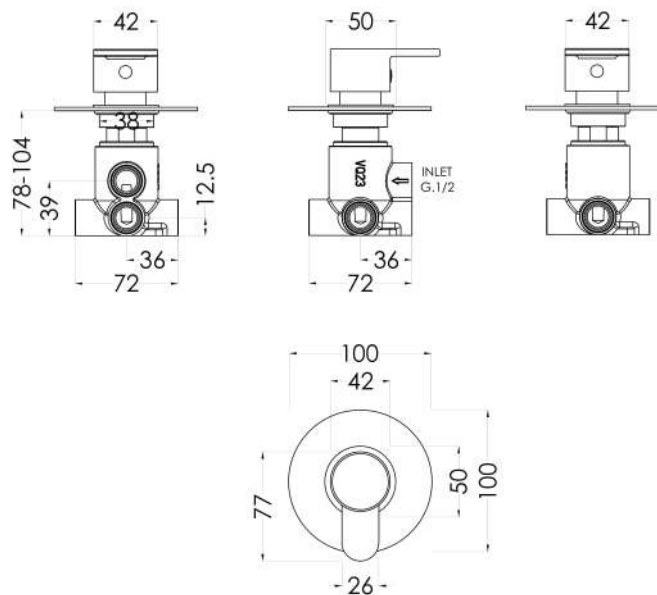

### Product Dimensions

|                   |      |
|-------------------|------|
| Length (mm):      |      |
| Width (mm):       | 100  |
| Height (mm):      | 100  |
| Depth (mm):       | 135  |
| Nett Weight (kg): | 1.05 |

### Packaging Dimensions

|                    |      |
|--------------------|------|
| Length (mm):       | 189  |
| Width (mm):        | 175  |
| Height (mm):       | 124  |
| Gross Weight (kg): | 1.05 |

### Outer Box Dimensions (If Applicable)

|                    |               |
|--------------------|---------------|
| Length (mm):       |               |
| Width (mm):        | 370           |
| Height (mm):       | 720           |
| Depth (mm):        | 220           |
| Gross Weight (kg): |               |
| Barcode:           | 5056211898733 |