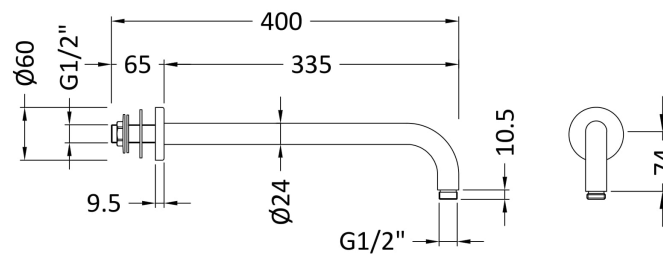

Sales Code: ARM01

Description: W/H Shower Arm

### Product Dimensions

Length (mm):	
Width (mm):	60
Height (mm):	85
Depth (mm):	400
Nett Weight (kg):	0.32

### Packaging Dimensions

Length (mm):	102
Width (mm):	38
Height (mm):	420
Gross Weight (kg):	0.5

### Outer Box Dimensions (If Applicable)

Length (mm):	
Width (mm):	430
Height (mm):	365
Depth (mm):	430
Gross Weight (kg):	19
Barcode:	5055146185604