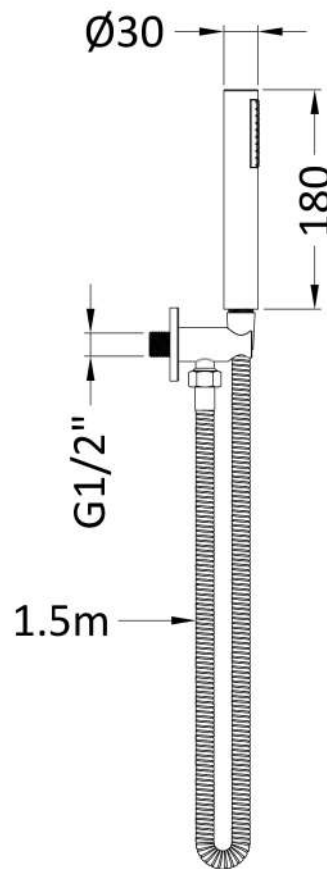

Sales Code: A3263

Description: Round Outlet Elbow C/W Parking Bkt & Kit

Product Dimensions

Length (mm):	
Width (mm):	30
Height (mm):	1230
Depth (mm):	
Nett Weight (kg):	0.62

Packaging Dimensions

Length (mm):	275
Width (mm):	200
Height (mm):	140
Gross Weight (kg):	0.62

Packaging Data

Box Colour:	White Cardboard Box
Box Qty:	0
Label Size:	0 x 0
Label Colour:	White Label
Label Qty:	0

Outer Box Dimensions (If Applicable)

Length (mm):	
Width (mm):	
Height (mm):	
Depth (mm):	
Gross Weight (kg):	
Barcode:	5055369016969

Product Details

Country of Origin:	United Kingdom
Fitting Instruction:	Yes
Product Material:	Brass/ABS
Mount Type:	Surface
Outlet Elbow Supplied:	Yes
Easy Clean:	Not Applicable
Head Included:	No
Handset Included:	Yes
Body Jets Included:	Not Applicable
No of Body Jets:	Not Applicable
Operating Pressure (bar):	
Valve/Cartridge Type:	Not Applicable
Flow Rates (L/min):	0.1 bar: N/A 0.5 bar: N/A 1 bar: N/A 2 bar: N/A 3 bar: N/A
TMV2 Approved:	No Approval No: N/A
TMV3 Approved:	No Approval No: N/A
WRAS Approved:	No Approval No: N/A
Head Function:	Not Applicable
Handset Function:	Single Setting
Body Jet Info:	Not Applicable
Pipe Size:	Not Applicable
Pipe Centres:	N/A
Colour/Finish:	Chrome
Hose Included:	Yes
No. of Outlets:	N/A