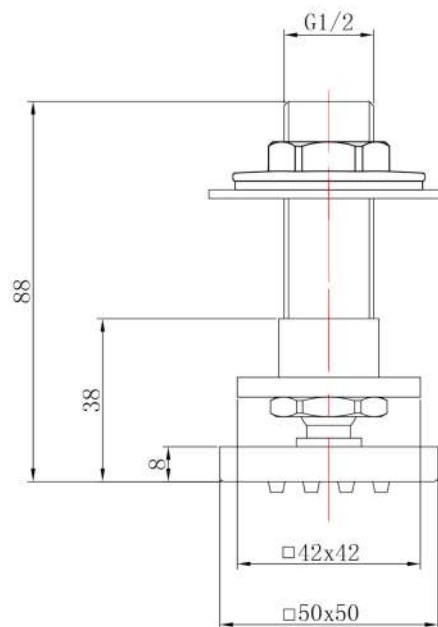

Sales Code: A354

Description: Square Body Jet

**Product Dimensions**

Length (mm):	
Width (mm):	50
Height (mm):	88
Depth (mm):	50
Nett Weight (kg):	0.3

**Packaging Dimensions**

Length (mm):	80
Width (mm):	72
Height (mm):	106
Gross Weight (kg):	0.41

**Packaging Data**

Box Colour:	White Cardboard Box
Box Qty:	0
Label Size:	0 x 0
Label Colour:	White Label
Label Qty:	0

**Outer Box Dimensions (If Applicable)**

Length (mm):	
Width (mm):	370
Height (mm):	240
Depth (mm):	420
Gross Weight (kg):	21
Barcode:	5055146151951

**Product Details**

Country of Origin:	China
Fitting Instruction:	Yes
Product Material:	Brass
Mount Type:	Surface
Outlet Elbow Supplied:	No
Easy Clean:	No
Head Included:	No
Handset Included:	Not Applicable
Body Jets Included:	Yes
No of Body Jets:	1
Operating Pressure (bar):	
Valve/Cartridge Type:	Not Applicable
Flow Rates (L/min):	0.1 bar: N/A 0.5 bar: N/A 1 bar: N/A 2 bar: N/A 3 bar: N/A
TMV2 Approved:	No Approval No: N/A
TMV3 Approved:	No Approval No: N/A
WRAS Approved:	No Approval No: N/A
Head Function:	Not Applicable
Handset Function:	Not Applicable
Body Jet Info:	Directional
Pipe Size:	Not Applicable
Pipe Centres:	N/A
Colour/Finish:	Chrome
Hose Included:	Not Applicable
No. of Outlets:	N/A