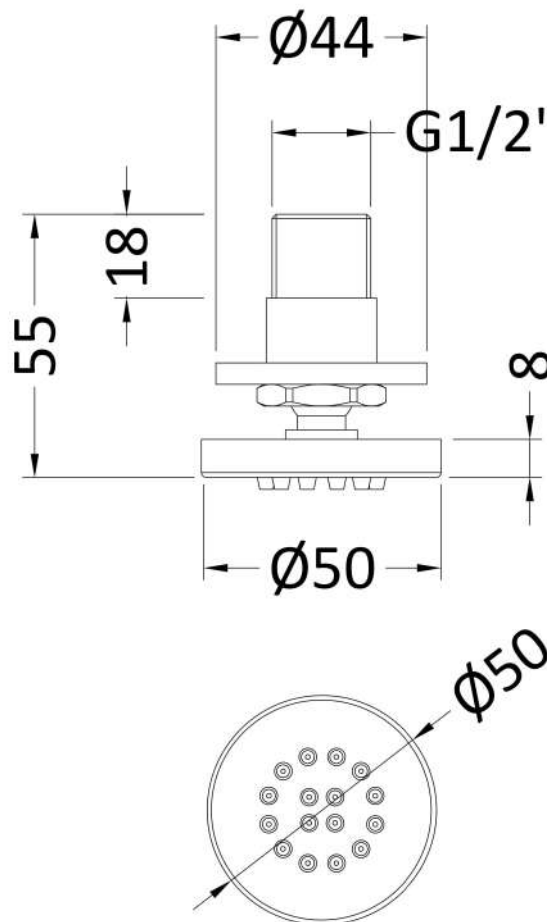

Sales Code: A355

Description: Round Sheer Body Jet

Product Dimensions

Length (mm):	
Width (mm):	50
Height (mm):	55
Depth (mm):	50
Nett Weight (kg):	0.42

Packaging Dimensions

Length (mm):	80
Width (mm):	70
Height (mm):	110
Gross Weight (kg):	0.42

Packaging Data

Box Colour:	White Cardboard Box
Box Qty:	0
Label Size:	0 x 0
Label Colour:	White Label
Label Qty:	0

Outer Box Dimensions (If Applicable)

Length (mm):	
Width (mm):	440
Height (mm):	390
Depth (mm):	250
Gross Weight (kg):	21
Barcode:	5055146167662

Product Details

Country of Origin:	China
Fitting Instruction:	Yes
Product Material:	Brass
Mount Type:	Surface
Outlet Elbow Supplied:	No
Easy Clean:	No
Head Included:	No
Handset Included:	Not Applicable
Body Jets Included:	Yes
No of Body Jets:	1
Operating Pressure (bar):	
Valve/Cartridge Type:	Not Applicable
Flow Rates (L/min):	0.1 bar: N/A 0.5 bar: N/A 1 bar: N/A 2 bar: N/A 3 bar: N/A
TMV2 Approved:	No Approval No: N/A
TMV3 Approved:	No Approval No: N/A
WRAS Approved:	No Approval No: N/A
Head Function:	Not Applicable
Handset Function:	Not Applicable
Body Jet Info:	Directional
Pipe Size:	Not Applicable
Pipe Centres:	N/A
Colour/Finish:	Chrome
Hose Included:	Not Applicable
No. of Outlets:	N/A