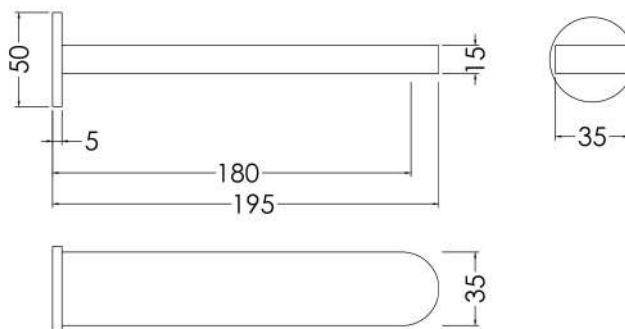

Sales Code: ARV300

Description: Arvan Bath Spout

Product Dimensions

Height (mm):	45
Width (mm):	45
Depth (mm):	205
Length (mm):	
Nett Weight (kg):	0.66

Packaging Dimensions

Height (mm):	75
Width (mm):	85
Depth (mm):	280
Gross Weight (kg):	0.66

Packaging Data

Box Colour:	White Cardboard Box
Box Qty:	0
Label Size:	0 x 0
Label Colour:	White Label
Label Qty:	0

Outer Box Dimensions (If Applicable)

Height (mm):	400
Width (mm):	370
Depth (mm):	290
Length (mm):	
Gross Weight (kg):	
Barcode:	5056211898658

Product Details

Country of Origin:	China
Fitting Instruction:	Yes
Product Material:	Brass
Control Type:	Manual
Waste Included:	Waste Not Included
Waste Type:	Not Applicable
WRAS Approval: No	Approval No: N/A
Valve/Cartridge Type:	Not Applicable
Colour/Finish:	Chrome
Mount Type:	Wall
Operating Pressure (bar):	1
Flow Rates: (Litres Per Min)	0.1 bar: 6.4 0.5 bar: 13.8 1 bar: 19.4 2 bar: 27.5 3 bar: 33.9
Pipe Size:	1/2"
Pipe Centres:	N/A