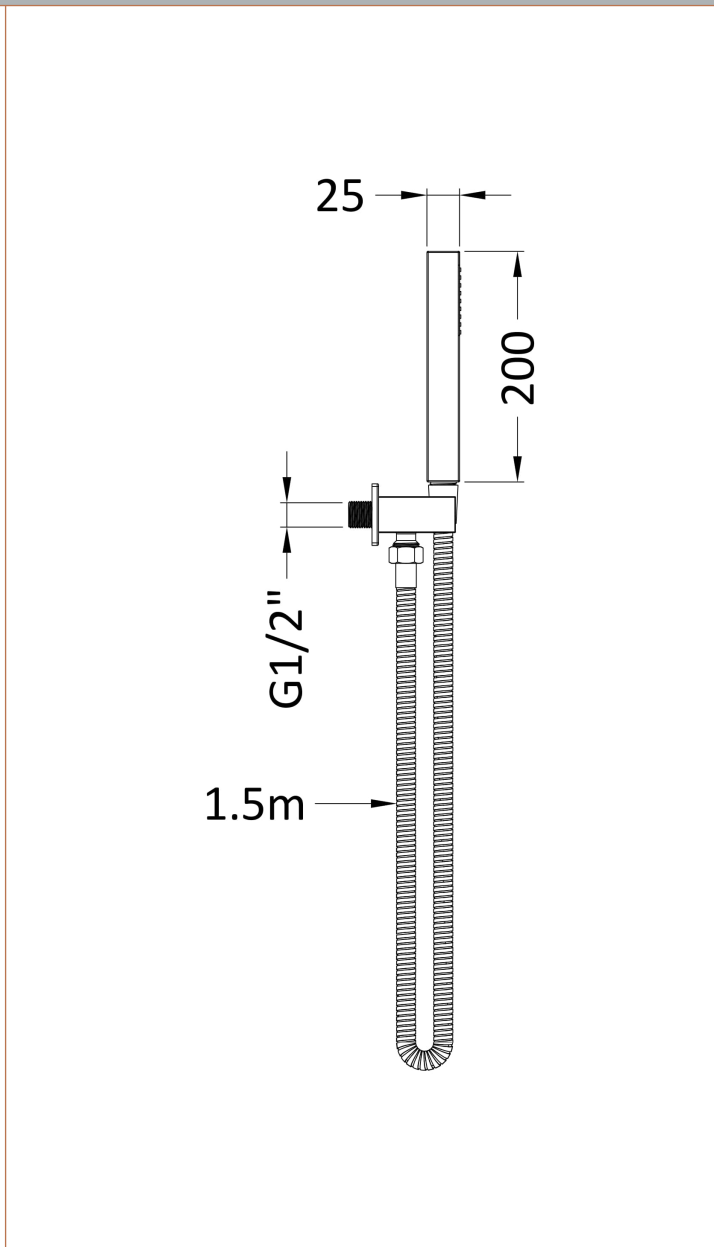

Sales Code: A8264

Description: Sq Outlet Elbow C/W Parking Bkt & Kit

Product Dimensions

Length (mm):	
Width (mm):	25
Height (mm):	1700
Depth (mm):	55
Nett Weight (kg):	0.68

Packaging Dimensions

Length (mm):	275
Width (mm):	185
Height (mm):	
Gross Weight (kg):	0.68

Packaging Data

Box Colour:	White Cardboard Box
Box Qty:	1
Label Size:	100 x 50
Label Colour:	White Label
Label Qty:	2

Outer Box Dimensions (If Applicable)

Length (mm):	
Width (mm):	
Height (mm):	
Depth (mm):	
Gross Weight (kg):	
Barcode:	5056462620527

Product Details

Country of Origin:	China
Fitting Instruction:	No
Product Material:	Brass/ABS
Mount Type:	Surface, Wall
Outlet Elbow Supplied:	Yes
Easy Clean:	Not Applicable
Head Included:	No
Handset Included:	Yes
Body Jets Included:	Not Applicable
No of Body Jets:	Not Applicable
Operating Pressure (bar):	
Valve/Cartridge Type:	Not Applicable
Flow Rates (L/min):	0.1 bar: N/A 0.5 bar: N/A 1 bar: N/A 2 bar: N/A 3 bar: N/A
TMV2 Approved:	No Approval No: N/A
TMV3 Approved:	No Approval No: N/A
WRAS Approved:	No Approval No: N/A
Head Function:	Not Applicable
Handset Function:	Single Setting
Body Jet Info:	Not Applicable
Pipe Size:	Not Applicable
Pipe Centres:	N/A
Colour/Finish:	Brushed Brass
Hose Included:	Yes
No. of Outlets:	N/A