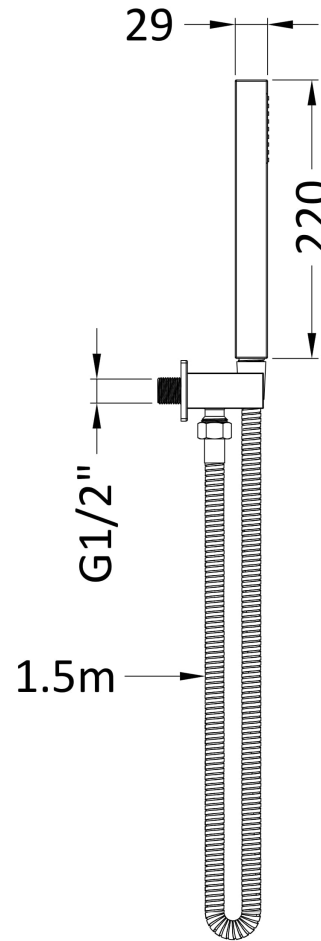

### Product Dimensions

Length (mm):	
Width (mm):	30
Height (mm):	1265
Depth (mm):	55
Nett Weight (kg):	0.68

### Packaging Dimensions

Length (mm):	275
Width (mm):	185
Height (mm):	
Gross Weight (kg):	0.68

### Packaging Data

Box Colour:	White Cardboard Box
Box Qty:	1
Label Size:	100 x 50
Label Colour:	White Label
Label Qty:	2

### Outer Box Dimensions (If Applicable)

Length (mm):	
Width (mm):	
Height (mm):	
Depth (mm):	
Gross Weight (kg):	
Barcode:	5056462625706