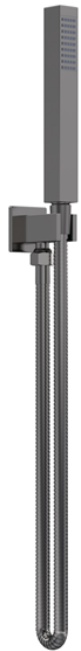

Sales Code: A7264

Description: Sq Outlet Elbow C/W Parking Bkt & Kit

### Product Dimensions

Length (mm):	
Width (mm):	30
Height (mm):	1265
Depth (mm):	55
Nett Weight (kg):	0.68

### Packaging Dimensions

Length (mm):	275
Width (mm):	185
Height (mm):	
Gross Weight (kg):	0.68