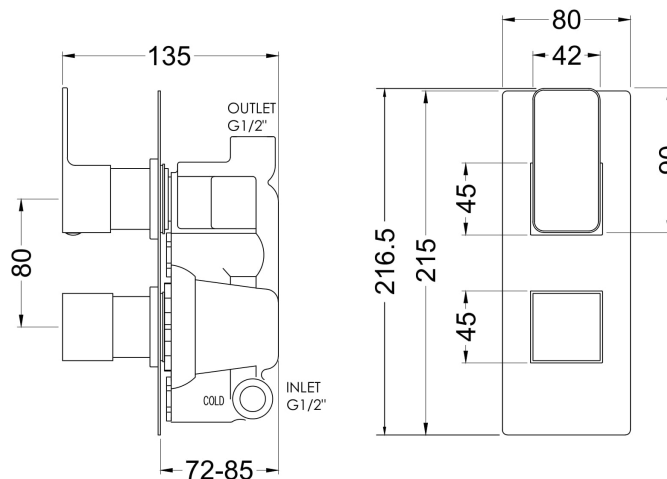

Sales Code: WIN4TW01

Description: Windon Twin Thermostatic Valve

Product Dimensions

Length (mm):	
Width (mm):	80
Height (mm):	215
Depth (mm):	135
Nett Weight (kg):	2.57

Packaging Dimensions

Length (mm):	250
Width (mm):	240
Height (mm):	
Gross Weight (kg):	2.57

Packaging Data

Box Colour:	White Cardboard Box
Box Qty:	1
Label Size:	100 x 50
Label Colour:	White Label
Label Qty:	1

Outer Box Dimensions (If Applicable)

Length (mm):	
Width (mm):	360
Height (mm):	500
Depth (mm):	280
Gross Weight (kg):	17
Barcode:	5056462623054

Product Details

Country of Origin:	China
Fitting Instruction:	No
Product Material:	Brass/ABS
Mount Type:	Recessed, Wall
Outlet Elbow Supplied:	No
Easy Clean:	Not Applicable
Head Included:	No
Handset Included:	No
Body Jets Included:	Not Applicable
No of Body Jets:	Not Applicable
Operating Pressure (bar):	0.1
Valve/Cartridge Type:	1/4 Turn Ceramic Disc
Flow Rates (L/min):	0.1 bar: 5.5 0.5 bar: 14 1 bar: 20 2 bar: 29 3 bar: 44
TMV2 Approved: Yes	Approval No: Bc 1875 00817
TMV3 Approved: Yes	Approval No: Nsf 1938 1217
WRAS Approved: Yes	Approval No: 1703023
Head Function:	Not Applicable
Handset Function:	Not Applicable
Body Jet Info:	Not Applicable
Pipe Size:	15 mm (1/2" Bsp)
Pipe Centres:	N/A
Colour/Finish:	Matt Black
Hose Included:	Not Applicable
No. of Outlets:	1