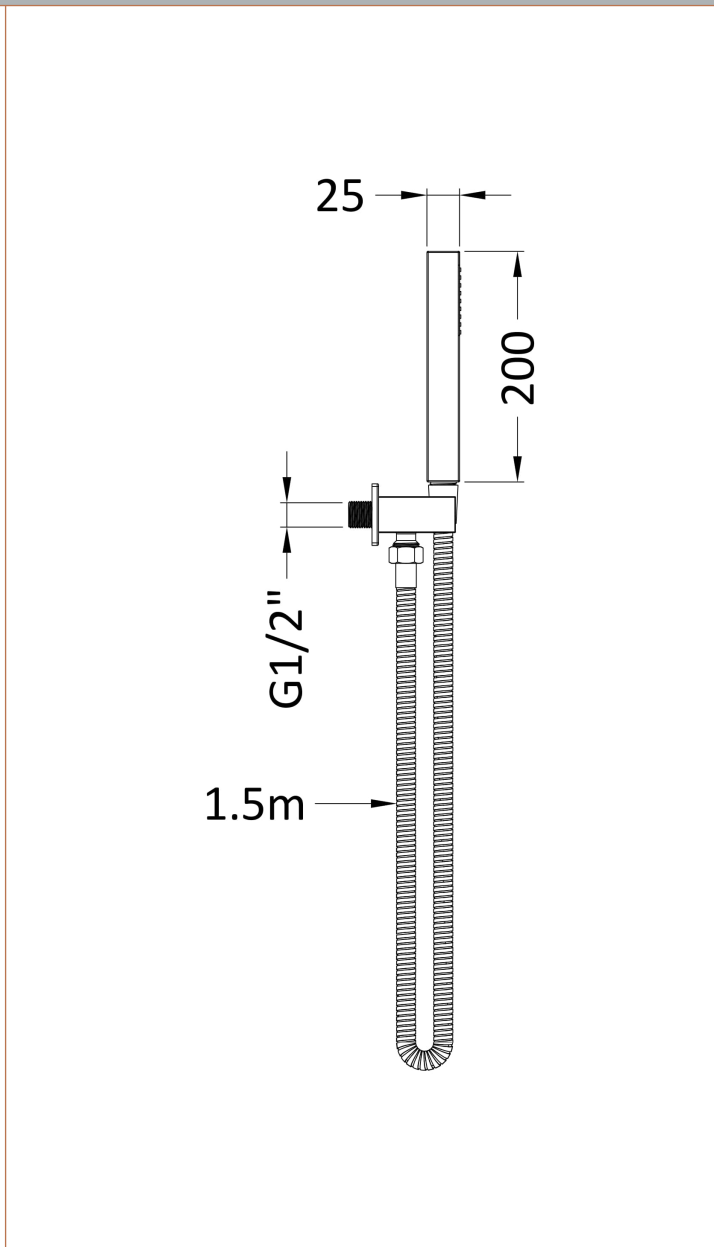

Sales Code: A4264

Description: Sq Outlet Elbow C/W Parking Bkt & Kit

Product Dimensions

Length (mm):	
Width (mm):	25
Height (mm):	1700
Depth (mm):	55
Nett Weight (kg):	0.68

Packaging Dimensions

Length (mm):	275
Width (mm):	185
Height (mm):	
Gross Weight (kg):	0.68

Packaging Data

Box Colour:	White Cardboard Box
Box Qty:	1
Label Size:	100 x 50
Label Colour:	White Label
Label Qty:	2

Outer Box Dimensions (If Applicable)

Length (mm):	
Width (mm):	
Height (mm):	
Depth (mm):	
Gross Weight (kg):	
Barcode:	5056462620534

Product Details

Country of Origin:	China
Fitting Instruction:	No
Product Material:	Brass/ABS
Mount Type:	Surface, Wall
Outlet Elbow Supplied:	Yes
Easy Clean:	Not Applicable
Head Included:	No
Handset Included:	Yes
Body Jets Included:	Not Applicable
No of Body Jets:	Not Applicable
Operating Pressure (bar):	
Valve/Cartridge Type:	Not Applicable
Flow Rates (L/min):	0.1 bar: N/A 0.5 bar: N/A 1 bar: N/A 2 bar: N/A 3 bar: N/A
TMV2 Approved:	No Approval No: N/A
TMV3 Approved:	No Approval No: N/A
WRAS Approved:	No Approval No: N/A
Head Function:	Not Applicable
Handset Function:	Single Setting
Body Jet Info:	Not Applicable
Pipe Size:	Not Applicable
Pipe Centres:	N/A
Colour/Finish:	Matt Black
Hose Included:	Yes
No. of Outlets:	N/A