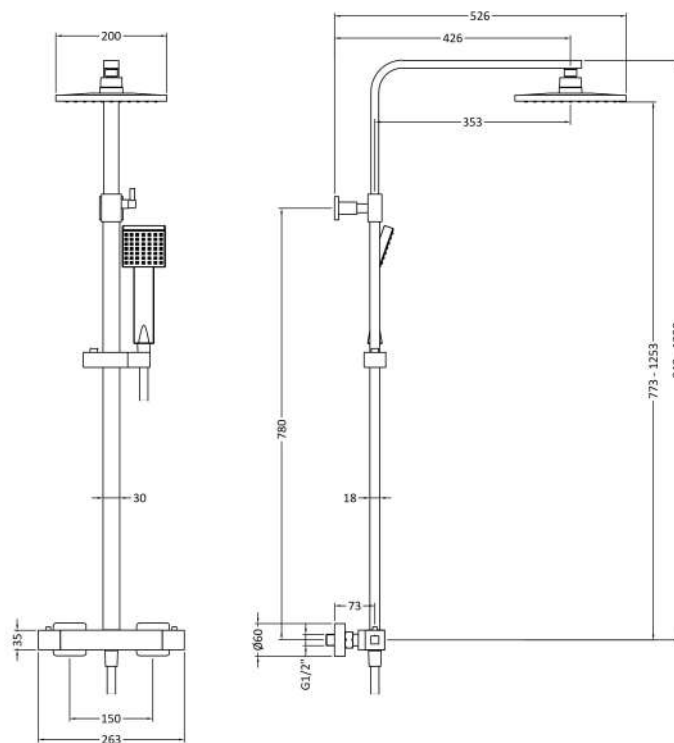

Sales Code: JTY486

Description: Square Thermostatic Bar Valve & Kit

Product Dimensions

Length (mm):	
Width (mm):	200
Height (mm):	1200
Depth (mm):	465
Nett Weight (kg):	4.75

Packaging Dimensions

Length (mm):	845
Width (mm):	405
Height (mm):	85
Gross Weight (kg):	4.75

Packaging Data

Box Colour:	White Cardboard Box
Box Qty:	0
Label Size:	0 x 0
Label Colour:	White Label
Label Qty:	0

Outer Box Dimensions (If Applicable)

Length (mm):	
Width (mm):	
Height (mm):	
Depth (mm):	
Gross Weight (kg):	15
Barcode:	5056211897781

Product Details

Country of Origin:	China
Fitting Instruction:	Yes
Product Material:	Brass/ABS
Mount Type:	Wall
Outlet Elbow Supplied:	No
Easy Clean:	Yes
Head Included:	Yes
Handset Included:	Yes
Body Jets Included:	No
No of Body Jets:	Not Applicable
Operating Pressure (bar):	1
Valve/Cartridge Type:	1/4 Turn Ceramic Disc
Flow Rates (L/min):	0.1 bar: N/A 0.5 bar: 3 1 bar: 5 2 bar: 9 3 bar: 12
TMV2 Approved:	No Approval No: N/A
TMV3 Approved:	No Approval No: N/A
WRAS Approved:	No Approval No: N/A
Head Function:	Single
Handset Function:	Single Setting
Body Jet Info:	Not Applicable
Pipe Size:	15 mm (1/2" Bsp)
Pipe Centres:	150 mm
Colour/Finish:	Matt Black
Hose Included:	Yes
No. of Outlets:	2