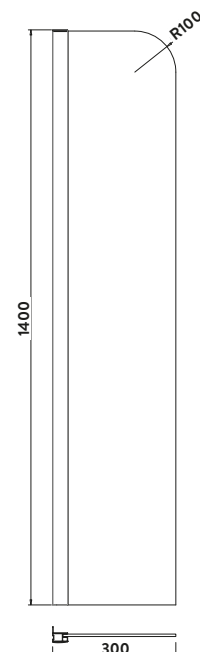

PRODUCT DATA SHEET

S6 Fixed Radius Bath Screen

Product Code: SCREEN005

SCUDO
BEAUTIFUL BATHROOMS

0330 124 7290

sales@scudo.co.uk - www.scudo.co.uk

Scudo is the trading name of Harrison Bathrooms Ltd. Whilst we endeavour to ensure that the product information is accurate we accept no liability for any information given. All images are for illustration purposes only. Product images and specification are subject to change. Measurement are in millimetres and are nominal.

Product Measurements	
Product Weight:	5kg
Product Width:	300mm
Product Height:	1400mm
Product Depth:	6mm
Product Length:	N/A
Product Transportation	
Barcode:	5060713722557
Country of Origin:	China
Comodity Code:	7610909095
Primary Packed Measurements	
Packaged Weight:	7kg
Packaged Length:	1460mm
Packaged Width:	340mm
Packaged Height:	50mm
Packaging Weight	
Card:	2kg
Paper:	N/A
Wood:	N/A
Plastic:	0.003kg
General Information	
Construction Material:	Aluminium, Glass
Installation Type:	Wall Mounted
Colour / Finish:	Chrome, Clear Glass
Enclosure Attributes	
Adjustment:	280-300
Aqua-Shield:	No
Hinge Type:	Fixed
Door Type:	N/A
Frame Type:	Semi Framed
Glass Type:	Clear
Radius:	R100
Entry Width:	N/A
Door In Swing:	N/A
Door Out Swing:	N/A
Enclosure Shape:	Straight
Glass Thickness:	6mm
Profile Finish/Colour:	Chrome
Profile Material:	Aluminium
Compliance DOP	

Dimensions
(measurements in mm)

LIFETIME GUARANTEE

We are confident in our products and we want our customer to be, we proudly give a lifetime guarantee on our taps and showers, further details can be found on our website