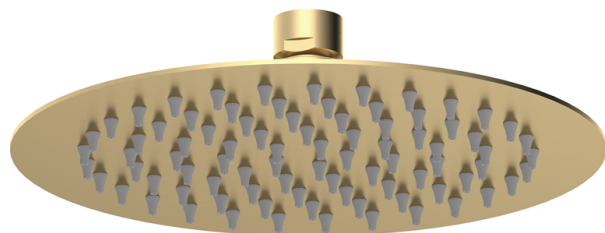

Sales Code: A8082

Description: Round Fixed Head 200mm Diameter

Product Dimensions

Length (mm):	
Width (mm):	200
Height (mm):	56
Depth (mm):	200
Nett Weight (kg):	0.92

Packaging Dimensions

Length (mm):	210
Width (mm):	100
Height (mm):	
Gross Weight (kg):	0.92

Packaging Data

Box Colour:	White Cardboard Box
Box Qty:	1
Label Size:	100 x 50
Label Colour:	White Label
Label Qty:	2

Outer Box Dimensions (If Applicable)

Length (mm):	
Width (mm):	500
Height (mm):	430
Depth (mm):	230
Gross Weight (kg):	9
Barcode:	5056462620244

Product Details

Country of Origin:	China
Fitting Instruction:	No
Product Material:	St/Steel
Mount Type:	Wall, Surface
Outlet Elbow Supplied:	No
Easy Clean:	Not Applicable
Head Included:	Yes
Handset Included:	No
Body Jets Included:	Not Applicable
No of Body Jets:	Not Applicable
Operating Pressure (bar):	0.5
Valve/Cartridge Type:	Not Applicable
Flow Rates (L/min):	0.1 bar: N/A 0.5 bar: N/A 1 bar: N/A 2 bar: N/A 3 bar: N/A
TMV2 Approved:	No Approval No: N/A
TMV3 Approved:	No Approval No: N/A
WRAS Approved:	No Approval No: N/A
Head Function:	Single
Handset Function:	Not Applicable
Body Jet Info:	Not Applicable
Pipe Size:	Not Applicable
Pipe Centres:	N/A
Colour/Finish:	Brushed Brass
Hose Included:	Not Applicable
No. of Outlets:	N/A