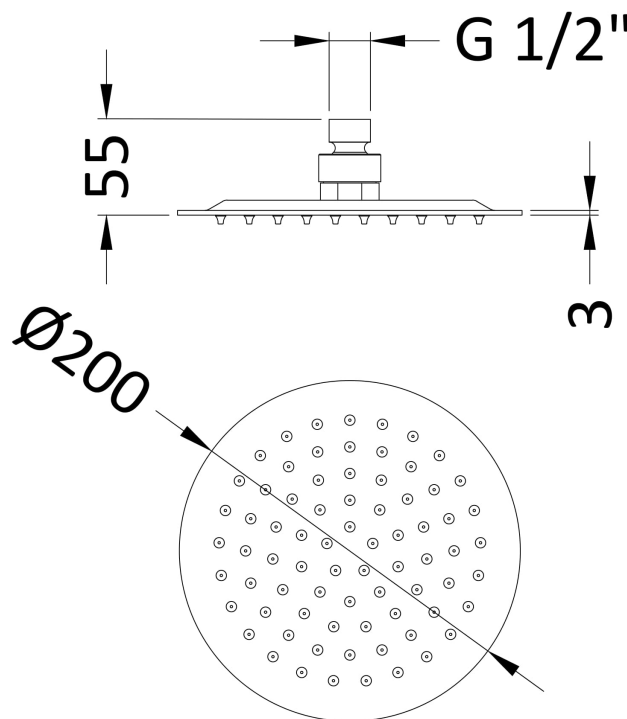

Sales Code: A8082

Description: Round Fixed Head 200mm Diameter

Product Dimensions

Length (mm):	
Width (mm):	200
Height (mm):	56
Depth (mm):	200
Nett Weight (kg):	0.92

Packaging Dimensions

Length (mm):	210
Width (mm):	100
Height (mm):	
Gross Weight (kg):	0.92

Packaging Data

Box Colour:	White Cardboard Box
Box Qty:	1
Label Size:	100 x 50
Label Colour:	White Label
Label Qty:	2

Outer Box Dimensions (If Applicable)

Length (mm):	
Width (mm):	500
Height (mm):	430
Depth (mm):	230
Gross Weight (kg):	9
Barcode:	5056462620244

Product Details

Country of Origin:	China
Fitting Instruction:	No
Product Material:	St/Steel
Mount Type:	Wall, Surface
Outlet Elbow Supplied:	No
Easy Clean:	Not Applicable
Head Included:	Yes
Handset Included:	No
Body Jets Included:	Not Applicable
No of Body Jets:	Not Applicable
Operating Pressure (bar):	0.5
Valve/Cartridge Type:	Not Applicable
Flow Rates (L/min):	0.1 bar: N/A 0.5 bar: N/A 1 bar: N/A 2 bar: N/A 3 bar: N/A
TMV2 Approved:	No Approval No: N/A
TMV3 Approved:	No Approval No: N/A
WRAS Approved:	No Approval No: N/A
Head Function:	Single
Handset Function:	Not Applicable
Body Jet Info:	Not Applicable
Pipe Size:	Not Applicable
Pipe Centres:	N/A
Colour/Finish:	Brushed Brass
Hose Included:	Not Applicable
No. of Outlets:	N/A