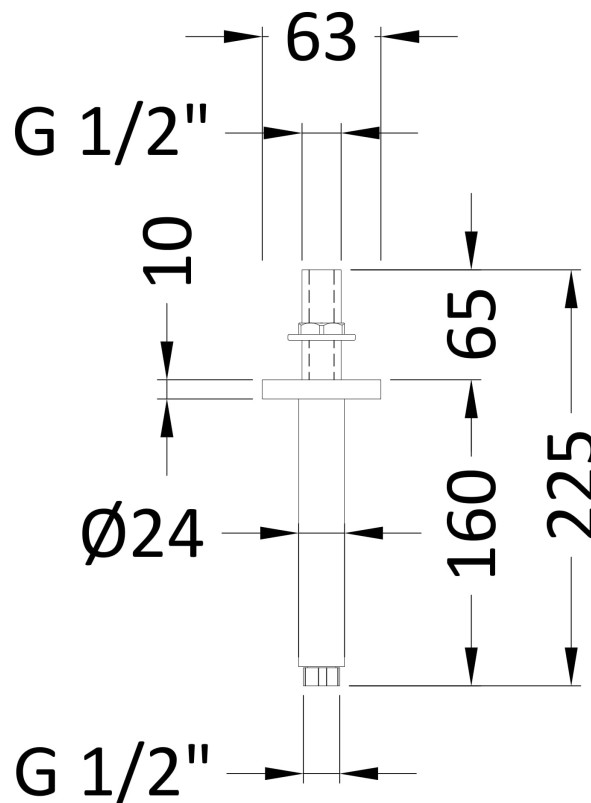

Sales Code: ARM415

Description: Round Ceiling Arm 150mm

Product Dimensions

Length (mm):	
Width (mm):	63
Height (mm):	225
Depth (mm):	63
Nett Weight (kg):	0.43

Packaging Dimensions

Length (mm):	230
Width (mm):	80
Height (mm):	
Gross Weight (kg):	0.43

Packaging Data

Box Colour:	White Cardboard Box
Box Qty:	1
Label Size:	100 x 50
Label Colour:	White Label
Label Qty:	2

Outer Box Dimensions (If Applicable)

Length (mm):	
Width (mm):	480
Height (mm):	430
Depth (mm):	190
Gross Weight (kg):	9
Barcode:	5056462620299

Product Details

Country of Origin:	China
Fitting Instruction:	No
Product Material:	Brass
Mount Type:	Surface, Ceiling
Outlet Elbow Supplied:	No
Easy Clean:	Not Applicable
Head Included:	No
Handset Included:	Not Applicable
Body Jets Included:	No
No of Body Jets:	Not Applicable
Operating Pressure (bar):	
Valve/Cartridge Type:	Not Applicable
Flow Rates (L/min):	0.1 bar: N/A 0.5 bar: N/A 1 bar: N/A 2 bar: N/A 3 bar: N/A
TMV2 Approved:	No Approval No: N/A
TMV3 Approved:	No Approval No: N/A
WRAS Approved:	No Approval No: N/A
Head Function:	Not Applicable
Handset Function:	Not Applicable
Body Jet Info:	Not Applicable
Pipe Size:	Not Applicable
Pipe Centres:	N/A
Colour/Finish:	Matt Black
Hose Included:	Not Applicable
No. of Outlets:	1