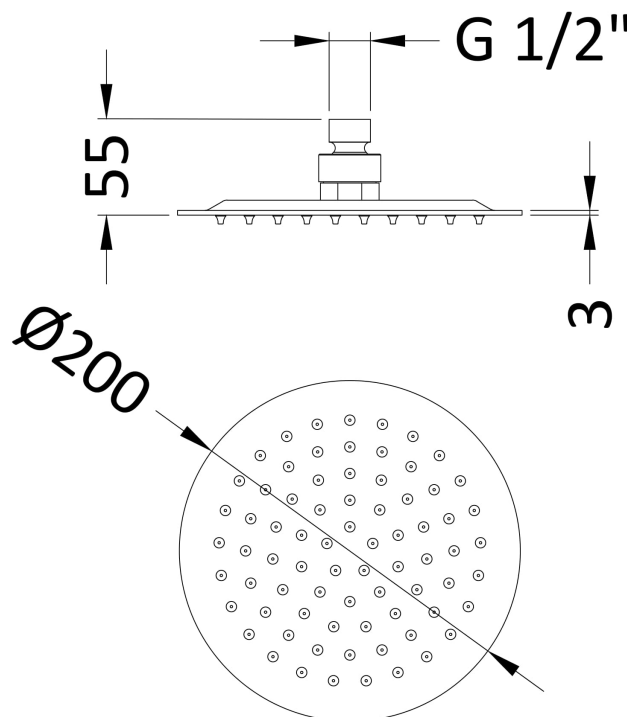

Sales Code: A4082

Description: Round Fixed Head 200mm Diameter

Product Dimensions

Length (mm):	
Width (mm):	200
Height (mm):	56
Depth (mm):	200
Nett Weight (kg):	0.92

Packaging Dimensions

Length (mm):	210
Width (mm):	100
Height (mm):	
Gross Weight (kg):	0.92

Packaging Data

Box Colour:	White Cardboard Box
Box Qty:	1
Label Size:	100 x 50
Label Colour:	White Label
Label Qty:	2

Outer Box Dimensions (If Applicable)

Length (mm):	
Width (mm):	500
Height (mm):	430
Depth (mm):	230
Gross Weight (kg):	9
Barcode:	5056462620251

Product Details

Country of Origin:	China
Fitting Instruction:	No
Product Material:	St/Steel
Mount Type:	Wall, Surface
Outlet Elbow Supplied:	No
Easy Clean:	Not Applicable
Head Included:	Yes
Handset Included:	No
Body Jets Included:	Not Applicable
No of Body Jets:	Not Applicable
Operating Pressure (bar):	0.5
Valve/Cartridge Type:	Not Applicable
Flow Rates (L/min):	0.1 bar: N/A 0.5 bar: N/A 1 bar: N/A 2 bar: N/A 3 bar: N/A
TMV2 Approved:	No Approval No: N/A
TMV3 Approved:	No Approval No: N/A
WRAS Approved:	No Approval No: N/A
Head Function:	Single
Handset Function:	Not Applicable
Body Jet Info:	Not Applicable
Pipe Size:	Not Applicable
Pipe Centres:	N/A
Colour/Finish:	Matt Black
Hose Included:	Not Applicable
No. of Outlets:	N/A