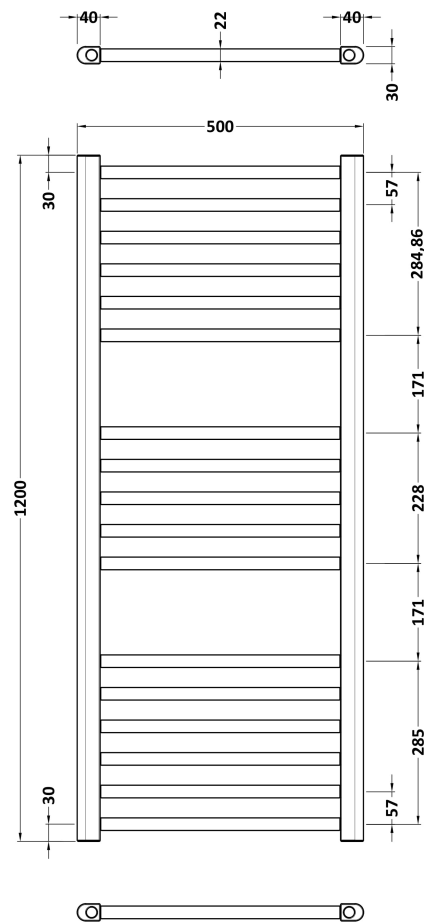

Sales Code: MTY805

Description: Round Straight Towel Radiator 1200X500

Product Dimensions

Height (mm):	1200
Width (mm):	500
Depth (mm):	30
Length (mm):	
Nett Weight (kg):	5.7

Packaging Dimensions

Height (mm):	38
Width (mm):	530
Length (mm):	1210
Gross Weight (kg):	6.2

Packaging Data

Box Colour:	Brown Cardboard Box
Box Qty:	1
Label Size:	190 x 75
Label Colour:	White Label
Label Qty:	1

Outer Box Dimensions (If Applicable)

Height (mm):	
Width (mm):	
Length (mm):	
Gross Weight (kg):	
Barcode:	5056462658773

Product Details

Country of Origin:	Italy		
Fitting Instruction:	No		
Certification:	CE & UKCA: Yes	RoHS: Yes	WEEE: Yes
Colour/Finish:	Brushed Brass		
RAL No:			
Product Material:	Steel		

Heat Element Wattage:

Max Projection: 95mm

Tube Diameter: 22mm

Packaging Volume (L): 2.6

Wall to Centre of Tappings: >200

Floor to Centre of Tappings: 70/85

Dual Fuel: No

IP Rating: Ip64 Ingress Protection