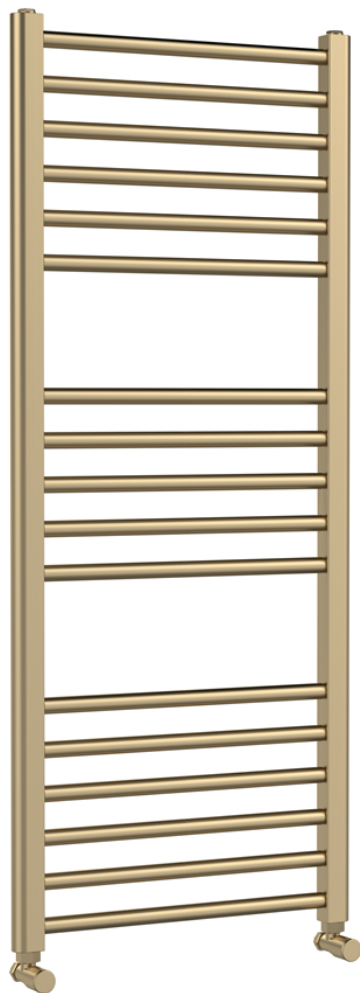

Sales Code: MTY805

Description: Round Straight Towel Radiator 1200X500

Product Dimensions

Height (mm):	1200
Width (mm):	500
Depth (mm):	30
Length (mm):	
Nett Weight (kg):	5.7

Packaging Dimensions

Height (mm):	38
Width (mm):	530
Length (mm):	1210
Gross Weight (kg):	6.2

Packaging Data

Box Colour:	Brown Cardboard Box
Box Qty:	1
Label Size:	190 x 75
Label Colour:	White Label
Label Qty:	1

Outer Box Dimensions (If Applicable)

Height (mm):	
Width (mm):	
Length (mm):	
Gross Weight (kg):	
Barcode:	5056462658773

Product Details

Country of Origin:	Italy		
Fitting Instruction:	No		
Certification:	CE & UKCA: Yes	RoHS: Yes	WEEE: Yes
Colour/Finish:	Brushed Brass		
RAL No:			
Product Material:	Steel		

Heat Element Wattage:

Max Projection: 95mm

Tube Diameter: 22mm

Packaging Volume (L): 2.6

Wall to Centre of Tappings: >200

Floor to Centre of Tappings: 70/85

Dual Fuel: No

IP Rating: Ip64 Ingress Protection