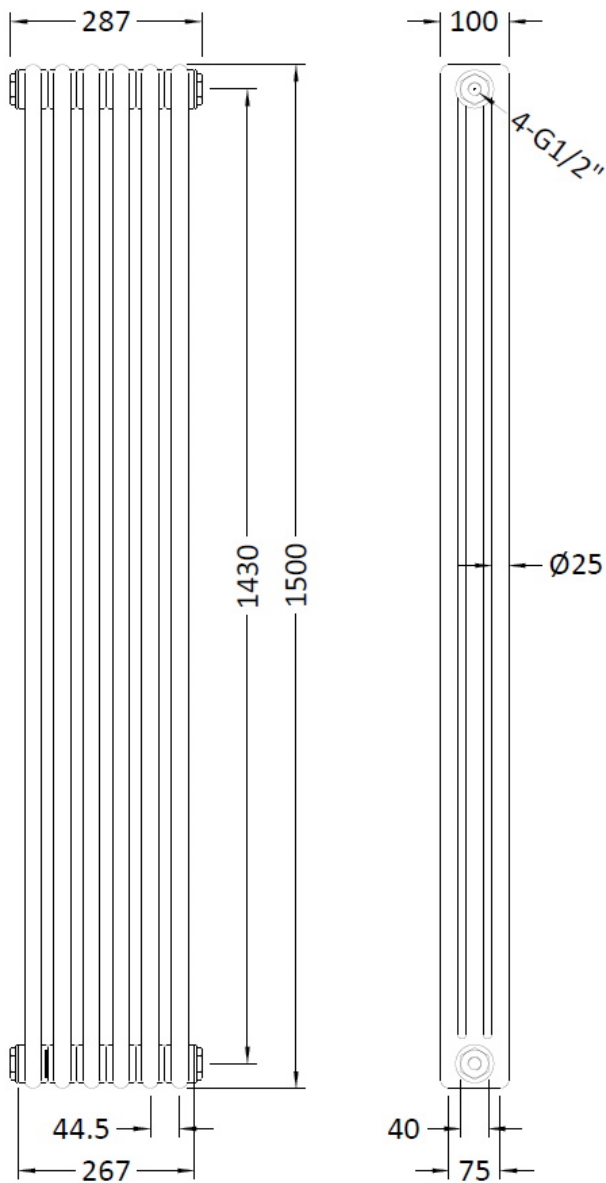

Sales Code: HX308

Description: Colosseum Triple Radiator 1500mmx287mm

Product Dimensions

Height (mm):	1500
Width (mm):	287
Depth (mm):	100
Length (mm):	
Nett Weight (kg):	24

Packaging Dimensions

Height (mm):	1590
Width (mm):	380
Length (mm):	140
Gross Weight (kg):	26

Packaging Data

Box Colour:	White Cardboard Shrinkwrapped
Box Qty:	1
Label Size:	100 x 50
Label Colour:	White Label
Label Qty:	2

Outer Box Dimensions (If Applicable)

Height (mm):	
Width (mm):	
Length (mm):	
Gross Weight (kg):	
Barcode:	5055146171737

Product Details

Country of Origin:	China
Fitting Instruction:	No
Certification:	CE & UKCA: No RoHS: N/A WEEE: N/A
Colour/Finish:	White
RAL No:	9016
Product Material:	Steel
Heat Element Wattage:	Not Applicable
Heating Element Wattage Compatible:	N/A
BTU Outputs:	30°C / 1468 50°C / 2897 60°C / 3670
Thermal Outputs: (Watts)	30°C / 430 50°C / 849 60°C / 1060
Pipe Centres - If Vertical:	381mm
Pipe Centres - If Horizontal:	N/A
Max Projection:	180mm
Tube Diameter:	25mm
Packaging Volume (L):	77
Wall to Centre of Tappings:	N/A
Floor to Centre of Tappings:	75
Dual Fuel:	N/A
IP Rating:	