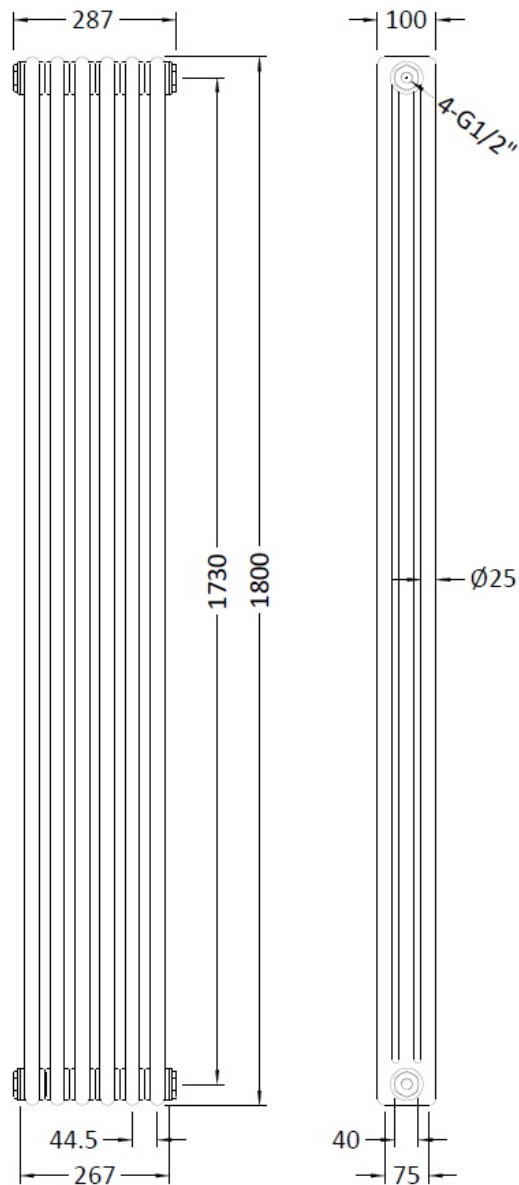

Sales Code: HX311

Description: Colosseum Triple Radiator 1800mmx287mm

Product Dimensions

Height (mm):	1800
Width (mm):	287
Depth (mm):	100
Length (mm):	
Nett Weight (kg):	28.8

Packaging Dimensions

Height (mm):	140
Width (mm):	380
Length (mm):	1890
Gross Weight (kg):	30.8

Packaging Data

Box Colour:	White Cardboard Shrinkwrapped
Box Qty:	1
Label Size:	100 x 50
Label Colour:	White Label
Label Qty:	2

Outer Box Dimensions (If Applicable)

Height (mm):	
Width (mm):	
Length (mm):	
Gross Weight (kg):	
Barcode:	5055146171768

Product Details

Country of Origin:	China
Fitting Instruction:	No
Certification:	CE & UKCA: No RoHS: N/A WEEE: N/A
Colour/Finish:	White
RAL No:	9016
Product Material:	Steel
Heat Element Wattage:	Not Applicable
Heating Element Wattage Compatible:	N/A
BTU Outputs:	30°C / 1717 50°C / 3348 60°C / 4241
Thermal Outputs: (Watts)	30°C / 503 50°C / 981 60°C / 1249
Pipe Centres - If Vertical:	381mm
Pipe Centres - If Horizontal:	N/A
Max Projection:	180mm
Tube Diameter:	25mm
Packaging Volume (L):	91
Wall to Centre of Tappings:	N/A
Floor to Centre of Tappings:	75
Dual Fuel:	N/A
IP Rating:	