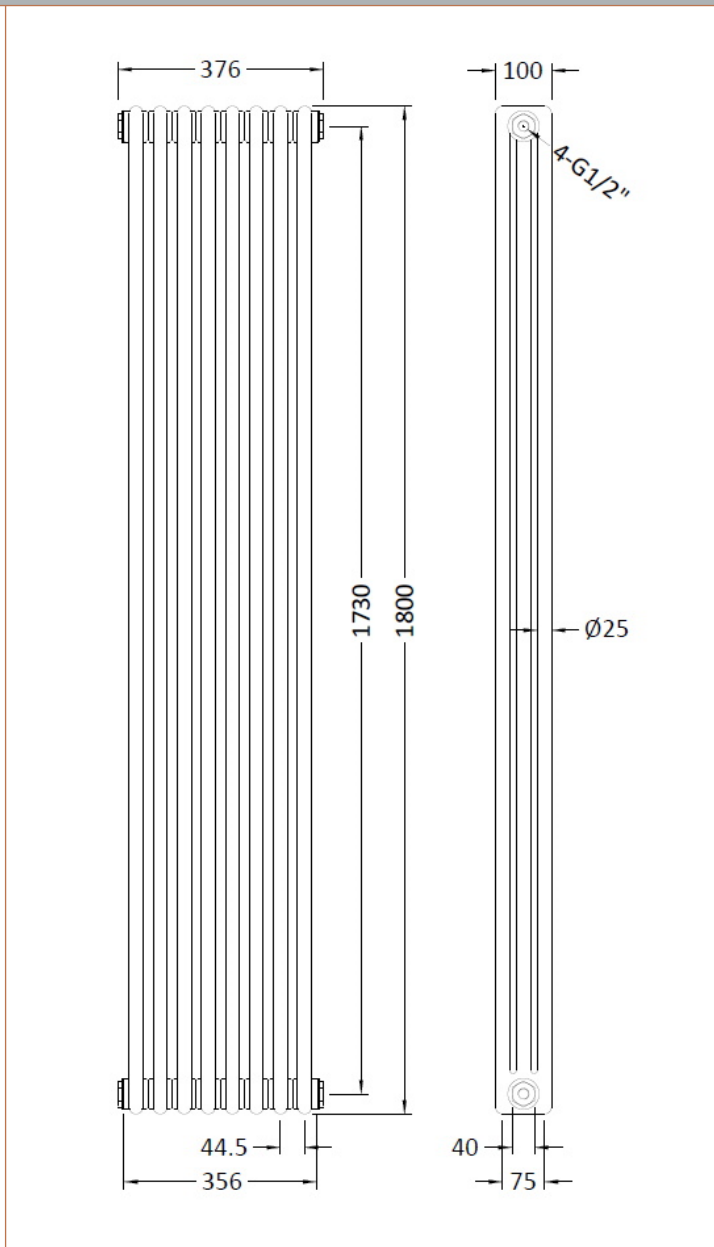

Sales Code: HX312

Description: Colosseum Triple Radiator 1800mmx376mm

Product Dimensions	
Height (mm):	1800
Width (mm):	376
Depth (mm):	100
Length (mm):	
Nett Weight (kg):	38.4
Packaging Dimensions	
Height (mm):	1890
Width (mm):	465
Length (mm):	140
Gross Weight (kg):	40.4
Packaging Data	
Box Colour:	White Cardboard Shrinkwrapped
Box Qty:	1
Label Size:	100 x 50
Label Colour:	White Label
Label Qty:	2
Outer Box Dimensions (If Applicable)	
Height (mm):	
Width (mm):	
Length (mm):	
Gross Weight (kg):	
Barcode:	5055146171775
Product Details	
Country of Origin:	China
Fitting Instruction:	No
Certification:	CE & UKCA: No RoHS: N/A WEEE: N/A
Colour/Finish:	White
RAL No:	9016
Product Material:	Steel
Heat Element Wattage:	Not Applicable
Heating Element Wattage Compatible:	N/A
BTU Outputs:	30°C / 2290 50°C / 4463 60°C / 5654
Thermal Outputs: (Watts)	30°C / 671 50°C / 1308 60°C / 1659
Pipe Centres - If Vertical:	471mm
Pipe Centres - If Horizontal:	N/A
Max Projection:	180mm
Tube Diameter:	25mm
Packaging Volume (L):	115
Wall to Centre of Tappings:	N/A
Floor to Centre of Tappings:	75
Dual Fuel:	N/A
IP Rating:	