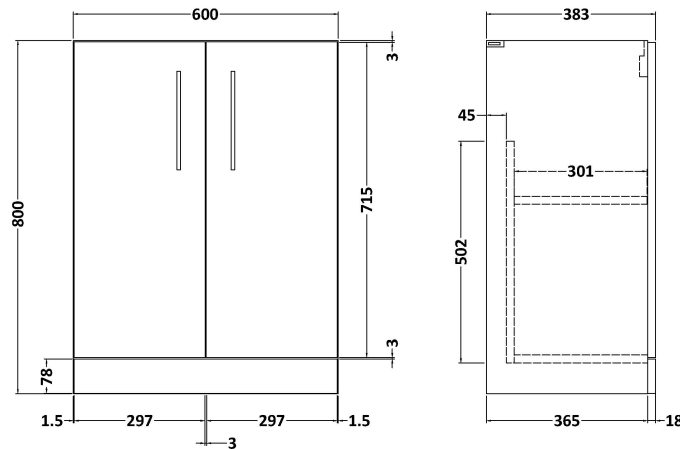

Sales Code: ARN803A

Description: 600 Fs 2-Door Vanity & Basin 1

Packaging Details

Barcode: 5056462663357

Sales Code: NVF803F

Description: 600 Fs 2-Door Unit (365 Deep)

Product Dimensions

Height (mm):	800
Width (mm):	600
Depth (mm):	383
Nett Weight (kg):	19.5

Packaging Dimensions

Height (mm):	835
Width (mm):	620
Depth (mm):	375
Gross Weight (kg):	20

Packaging Data

Box Colour:	Brown Cardboard Box - Printed
Box Qty:	0
Label Size:	0 x 0
Label Colour:	White Label
Label Qty:	0

Outer Box Dimensions (If Applicable)

Height (mm):	
Width (mm):	
Depth (mm):	
Gross Weight (kg):	
Barcode:	5056462657981

Product Details

Country of Origin:	China
Fitting Instruction:	No
CE & UKCA:	N/A
FSC Certified Materials:	Yes
Colour:	Satin Green
Construction Method:	Cam & Wood Dowel
Construction Type:	Rigid
Cabinet Finish:	MFC Painted Matt
Fascia Finish:	Mdf Painted Matt
Cabinet Thickness (mm):	16
Fascia Thickness (mm):	18
Drawer Included:	No
Drawer Type:	Not Applicable
No of Shelves:	1
Hinge Type:	95 Degree Soft Close
Hinge Included:	Yes, Supplied
Adjustable Legs:	No, Not Required
Fixings Included:	Yes
Handle Style:	Contemporary
Waste Shroud:	No
Handle Included:	Yes, Supplied
Handle Type:	D-Shape

Sales Code: NVM013

Description: 600 Mid-Edged Basin 1 Th

Product Dimensions

Height (mm):	0
Width (mm):	0
Depth (mm):	0
Nett Weight (kg):	11

Packaging Dimensions

Height (mm):	200
Width (mm):	410
Depth (mm):	630
Gross Weight (kg):	11