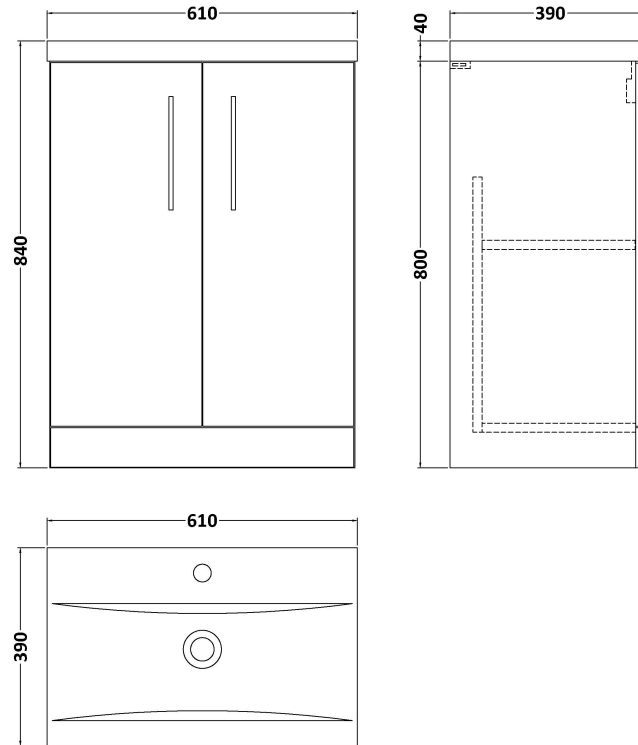

Sales Code: ARN803A

Description: 600 Fs 2-Door Vanity & Basin 1

Packaging Details

Barcode: 5056462663357

Sales Code: NVF803F

Description: 600 Fs 2-Door Unit (365 Deep)

Product Dimensions

Height (mm):	800
Width (mm):	600
Depth (mm):	383
Nett Weight (kg):	19.5

Packaging Dimensions

Height (mm):	835
Width (mm):	620
Depth (mm):	375
Gross Weight (kg):	20

Packaging Data

Box Colour:	Brown Cardboard Box - Printed
Box Qty:	0
Label Size:	0 x 0
Label Colour:	White Label
Label Qty:	0

Outer Box Dimensions (If Applicable)

Height (mm):	
Width (mm):	
Depth (mm):	
Gross Weight (kg):	
Barcode:	5056462657981

Product Details

Country of Origin:	China
Fitting Instruction:	No
CE & UKCA:	N/A
FSC Certified Materials:	Yes
Colour:	Satin Green
Construction Method:	Cam & Wood Dowel
Construction Type:	Rigid
Cabinet Finish:	MFC Painted Matt
Fascia Finish:	Mdf Painted Matt
Cabinet Thickness (mm):	16
Fascia Thickness (mm):	18
Drawer Included:	No
Drawer Type:	Not Applicable
No of Shelves:	1
Hinge Type:	95 Degree Soft Close
Hinge Included:	Yes, Supplied
Adjustable Legs:	No, Not Required
Fixings Included:	Yes
Handle Style:	Contemporary
Waste Shroud:	No
Handle Included:	Yes, Supplied
Handle Type:	D-Shape

Sales Code: NVM013

Description: 600 Mid-Edged Basin 1 Th

Product Dimensions

Height (mm):	0
Width (mm):	0
Depth (mm):	0
Nett Weight (kg):	11

Packaging Dimensions

Height (mm):	200
Width (mm):	410
Depth (mm):	630
Gross Weight (kg):	11