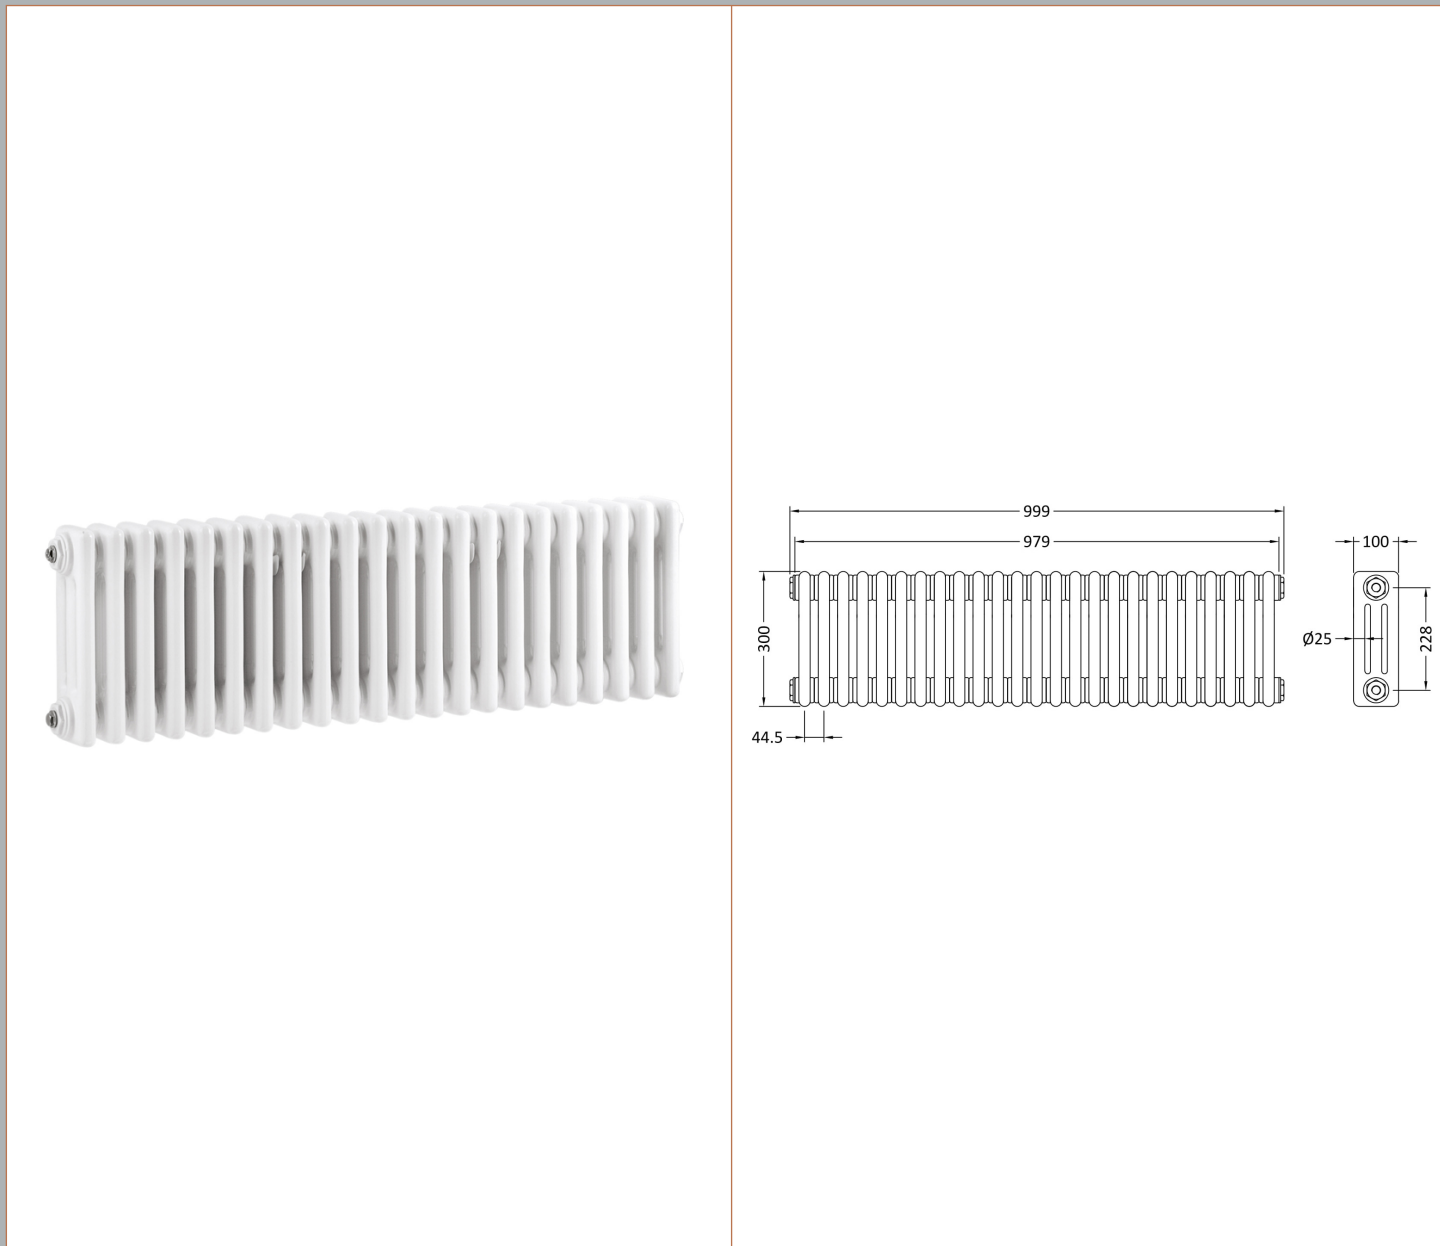

Sales Code: HX303

Description: Colosseum Triple Radiator 300mmx999mm

Product Dimensions

Height (mm):	300
Width (mm):	999
Depth (mm):	100
Length (mm):	
Nett Weight (kg):	21.61

Packaging Dimensions

Height (mm):	140
Width (mm):	350
Length (mm):	1035
Gross Weight (kg):	21.61

Packaging Data

Box Colour:	White Cardboard Shrinkwrapped
Box Qty:	1
Label Size:	100 x 50
Label Colour:	White Label
Label Qty:	2

Outer Box Dimensions (If Applicable)

Height (mm):	
Width (mm):	
Length (mm):	
Gross Weight (kg):	
Barcode:	5055146171683

Product Details

Country of Origin:	China		
Fitting Instruction:	No		
Certification:	CE & UKCA: No	RoHS: N/A	WEEE: N/A
Colour/Finish:	White		
RAL No:	9016		
Product Material:	Steel		
Heat Element Wattage:	Not Applicable		
Heating Element Wattage Compatible:	N/A		
BTU Outputs:	30°C / 1205	50°C / 2256	60°C / 2858
Thermal Outputs: (Watts)	30°C / 353	50°C / 661	60°C / 827
Pipe Centres - If Vertical:	1011mm		
Pipe Centres - If Horizontal:	N/A		
Max Projection:	180mm		
Tube Diameter:	25mm		
Packaging Volume (L):	57		
Wall to Centre of Tappings:	N/A		
Floor to Centre of Tappings:	75		
Dual Fuel:	N/A		
IP Rating:			