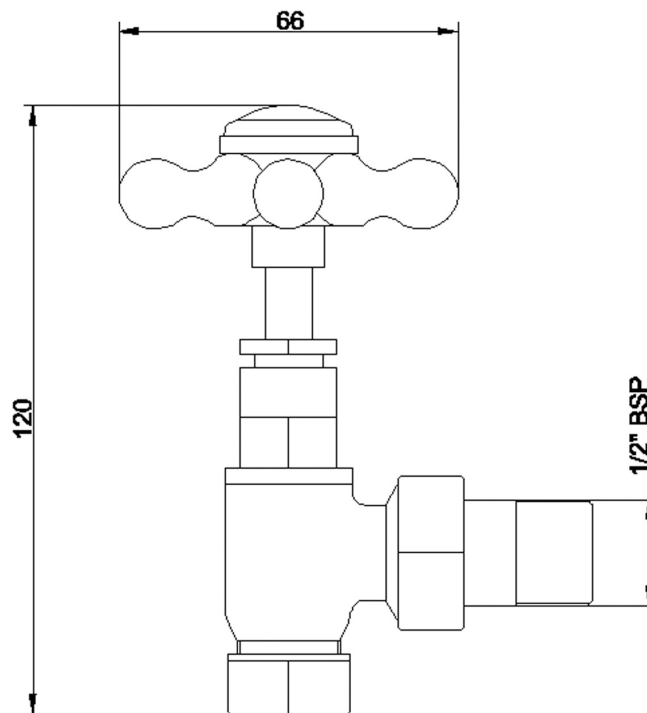

Sales Code: HT300

Description: Angled Cross Top Radiator Valve Pk Pairs

Product Dimensions

Height (mm):	121
Width (mm):	63
Depth (mm):	63
Length (mm):	
Nett Weight (kg):	0.92

Packaging Dimensions

Height (mm):	55
Width (mm):	110
Length (mm):	170
Gross Weight (kg):	0.92

Packaging Data

Box Colour:	White Cardboard Box
Box Qty:	1
Label Size:	100 x 50
Label Colour:	White Label
Label Qty:	1

Outer Box Dimensions (If Applicable)

Height (mm):	
Width (mm):	
Length (mm):	
Gross Weight (kg):	
Barcode:	5055146107422

Product Details

Country of Origin:	China
Fitting Instruction:	No
Certification:	CE & UKCA: N/A RoHS: N/A WEEE: N/A
Colour/Finish:	Chrome
RAL No:	N/A
Product Material:	Steel
Heat Element Wattage:	Not Applicable
Heating Element Wattage Compatible:	N/A
BTU Outputs:	30°C / N/A 50°C / N/A 60°C /
Thermal Outputs: (Watts)	30°C / N/A 50°C / N/A 60°C /
Pipe Centres - If Vertical:	N/A
Pipe Centres - If Horizontal:	N/A
Max Projection:	70mm
Tube Diameter:	N/A
Packaging Volume (L):	N/A
Wall to Centre of Tappings:	N/A
Floor to Centre of Tappings:	N/A
Dual Fuel:	N/A
IP Rating:	