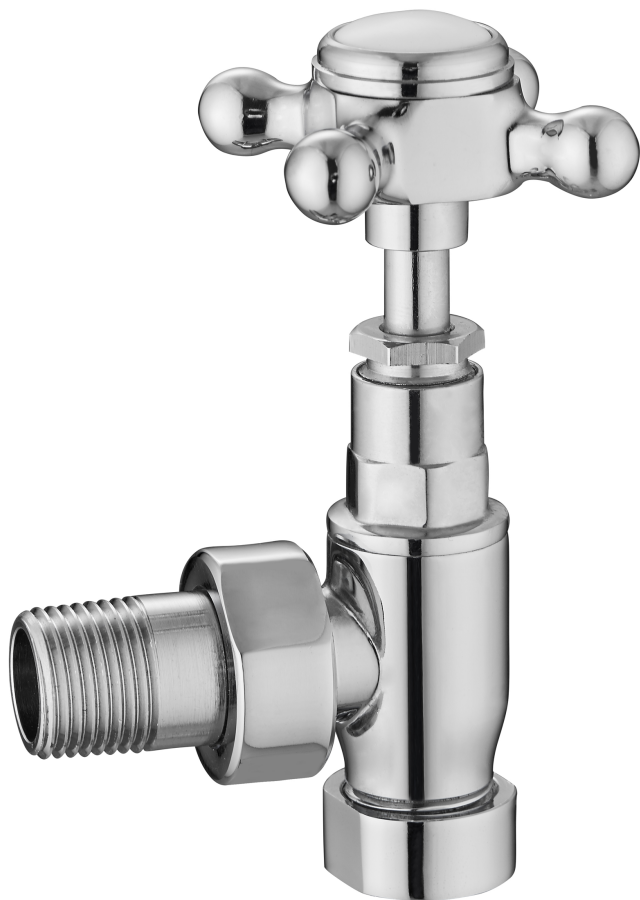

Sales Code: HT300

Description: Angled Cross Top Radiator Valve Pk Pairs

Product Dimensions

Height (mm):	121
Width (mm):	63
Depth (mm):	63
Length (mm):	
Nett Weight (kg):	0.92

Packaging Dimensions

Height (mm):	55
Width (mm):	110
Length (mm):	170
Gross Weight (kg):	0.92

Packaging Data

Box Colour:	White Cardboard Box
Box Qty:	1
Label Size:	100 x 50
Label Colour:	White Label
Label Qty:	1

Outer Box Dimensions (If Applicable)

Height (mm):	
Width (mm):	
Length (mm):	
Gross Weight (kg):	
Barcode:	5055146107422

Product Details

Country of Origin:	China
Fitting Instruction:	No
Certification:	CE & UKCA: N/A RoHS: N/A WEEE: N/A
Colour/Finish:	Chrome
RAL No:	N/A
Product Material:	Steel
Heat Element Wattage:	Not Applicable
Heating Element Wattage Compatible:	N/A
BTU Outputs:	30°C / N/A 50°C / N/A 60°C /
Thermal Outputs: (Watts)	30°C / N/A 50°C / N/A 60°C /
Pipe Centres - If Vertical:	N/A
Pipe Centres - If Horizontal:	N/A
Max Projection:	70mm
Tube Diameter:	N/A
Packaging Volume (L):	N/A
Wall to Centre of Tappings:	N/A
Floor to Centre of Tappings:	N/A
Dual Fuel:	N/A
IP Rating:	