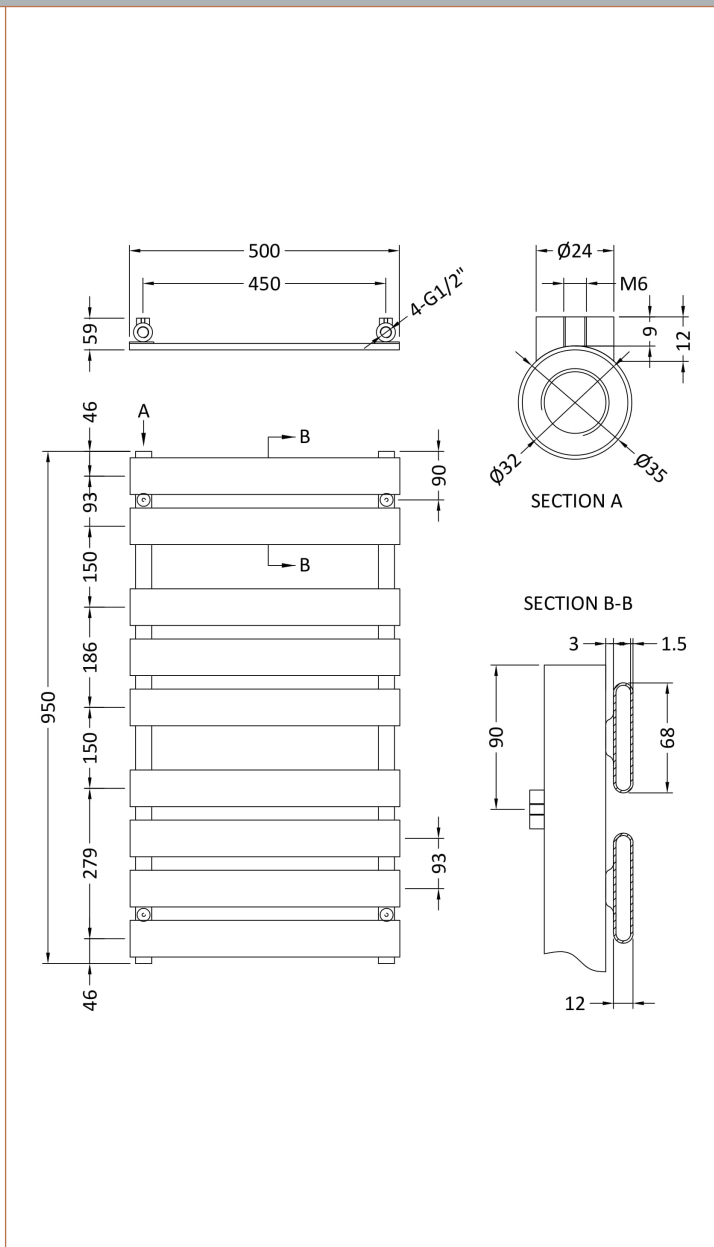

Sales Code: HL382

Description: Piazza (9 Bar) Towel Rail 950mmx500mm

Product Dimensions	
Height (mm):	950
Width (mm):	500
Depth (mm):	59
Length (mm):	
Nett Weight (kg):	13.56
Packaging Dimensions	
Height (mm):	67
Width (mm):	500
Length (mm):	950
Gross Weight (kg):	15.5
Packaging Data	
Box Colour:	White Cardboard Shrinkwrapped
Box Qty:	1
Label Size:	100 x 50
Label Colour:	White Label
Label Qty:	2
Outer Box Dimensions (If Applicable)	
Height (mm):	
Width (mm):	
Length (mm):	
Gross Weight (kg):	
Barcode:	5055146168485
Product Details	
Country of Origin:	China
Fitting Instruction:	No
Certification:	CE & UKCA: No RoHS: N/A WEEE: N/A
Colour/Finish:	Chrome
RAL No:	N/A
Product Material:	Steel
Heat Element Wattage:	Not Applicable
Heating Element Wattage Compatible:	N/A
BTU Outputs:	30°C / 471 50°C / 915 60°C / 1159
Thermal Outputs: (Watts)	30°C / 138 50°C / 268 60°C / 339
Pipe Centres - If Vertical:	450mm
Pipe Centres - If Horizontal:	N/A
Max Projection:	130mm
Tube Diameter:	N/A
Packaging Volume (L):	47
Wall to Centre of Tappings:	N/A
Floor to Centre of Tappings:	78
Dual Fuel:	N/A
IP Rating:	