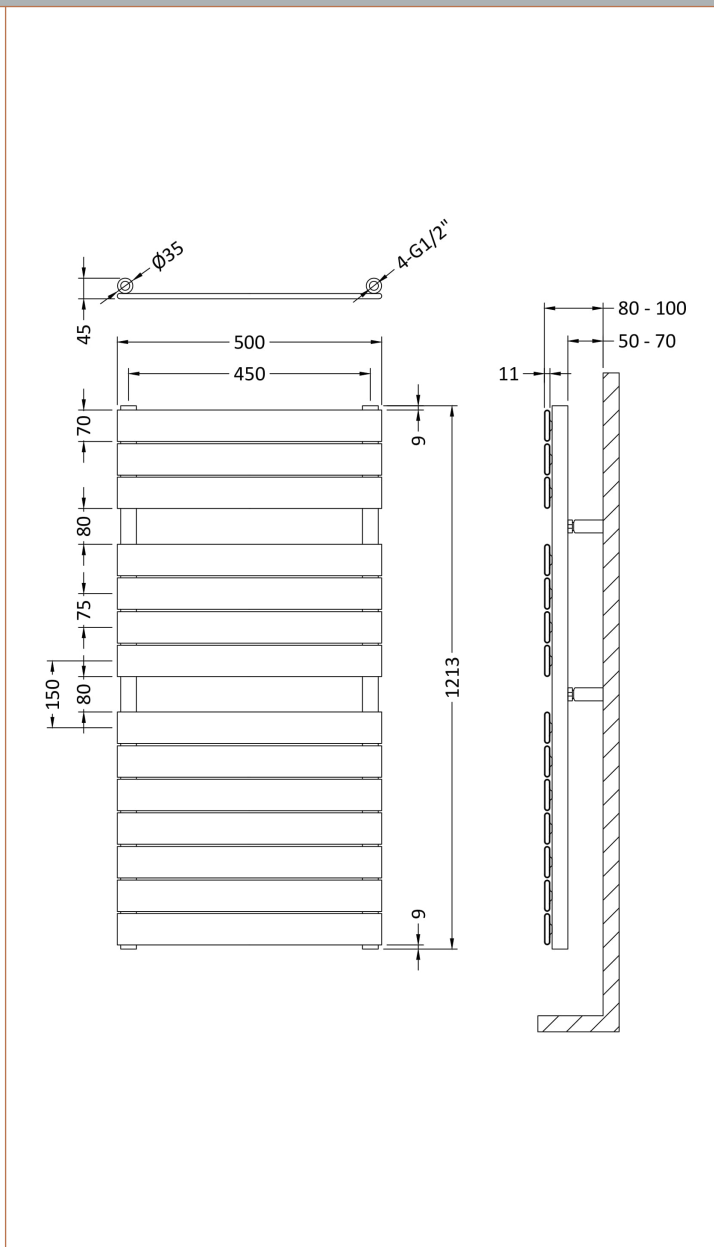

Sales Code: HL335

Description: Flat Panel Radiator 1213X500

Product Dimensions	
Height (mm):	1213
Width (mm):	500
Depth (mm):	45
Length (mm):	
Nett Weight (kg):	15.8
Packaging Dimensions	
Height (mm):	70
Width (mm):	510
Length (mm):	1230
Gross Weight (kg):	15.8
Packaging Data	
Box Colour:	White Cardboard Shrinkwrapped
Box Qty:	1
Label Size:	100 x 50
Label Colour:	White Label
Label Qty:	2
Outer Box Dimensions (If Applicable)	
Height (mm):	
Width (mm):	
Length (mm):	
Gross Weight (kg):	
Barcode:	5055369057153
Product Details	
Country of Origin:	Italy
Fitting Instruction:	No
Certification:	CE & UKCA: Yes RoHS: N/A WEEE: N/A
Colour/Finish:	Chrome
RAL No:	N/A
Product Material:	Steel
Heat Element Wattage:	Not Applicable
Heating Element Wattage Compatible:	N/A
BTU Outputs:	30°C / 642 50°C / 1225 60°C / 1552
Thermal Outputs: (Watts)	30°C / 188 50°C / 359 60°C / 442
Pipe Centres - If Vertical:	450mm
Pipe Centres - If Horizontal:	N/A
Max Projection:	70mm
Tube Diameter:	N/A
Packaging Volume (L):	
Wall to Centre of Tappings:	N/A
Floor to Centre of Tappings:	50
Dual Fuel:	N/A
IP Rating:	