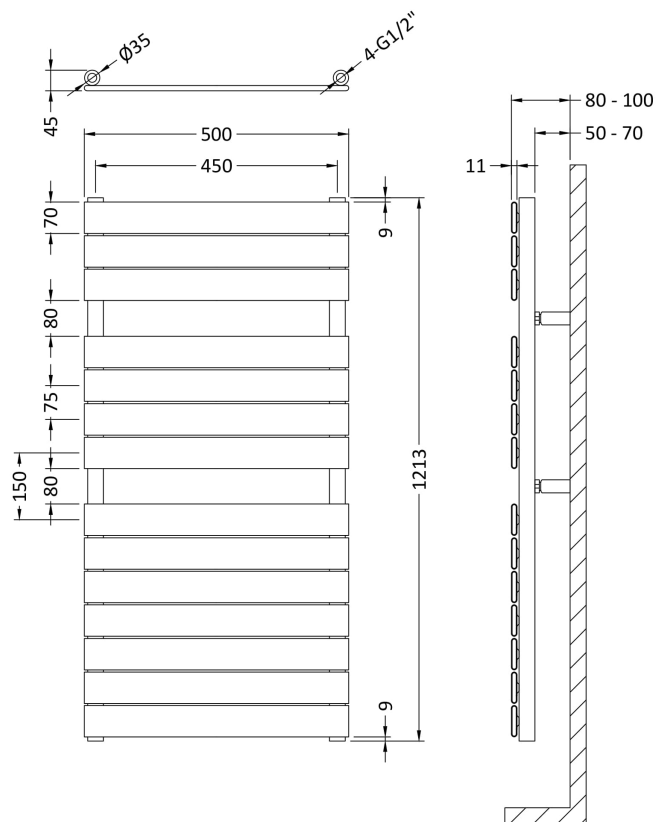

### Product Dimensions

Height (mm):	1213
Width (mm):	500
Depth (mm):	100
Length (mm):	
Nett Weight (kg):	15.8

### Packaging Dimensions

Height (mm):	70
Width (mm):	510
Length (mm):	1230
Gross Weight (kg):	15.8

### Packaging Data

Box Colour:	White Cardboard Shrinkwrapped
Box Qty:	1
Label Size:	100 x 50
Label Colour:	White Label
Label Qty:	2

### Outer Box Dimensions (If Applicable)

Height (mm):	
Width (mm):	
Length (mm):	
Gross Weight (kg):	
Barcode:	5055369057160