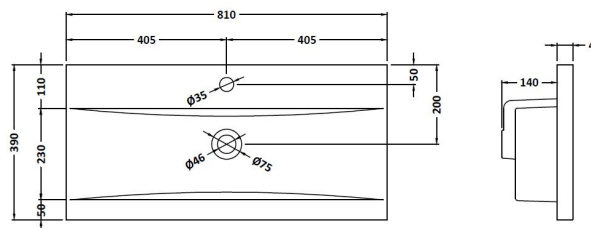

Sales Code: NVM015

Description: 800 Mid Edged Basin 1 Th

Product Dimensions

| | |
|-------------------|-----|
| Height (mm): | 180 |
| Width (mm): | 810 |
| Depth (mm): | 390 |
| Nett Weight (kg): | 15 |

Packaging Dimensions

| | |
|--------------------|-----|
| Height (mm): | 210 |
| Width (mm): | 410 |
| Depth (mm): | 830 |
| Gross Weight (kg): | 15 |

Packaging Data

| | |
|---------------|---------------------|
| Box Colour: | Brown Cardboard Box |
| Box Qty: | 1 |
| Label Size: | 100 x 50 |
| Label Colour: | White Label |
| Label Qty: | 2 |

Outer Box Dimensions (If Applicable)

| | |
|--------------------|---------------|
| Height (mm): | |
| Width (mm): | |
| Depth (mm): | |
| Gross Weight (kg): | |
| Barcode: | 5055369043422 |

Product Details

Cisterns: Operating Type: Not Applicable Fittings: None Included
Lever Type: Not Applicable

Basins: Tap Hole: One Taphole Chain Stay Hole: No
Template: Not Required Waste Type Req: Slotted
Overflow Inc: Not Applicable Overflow Cover: Yes
Inner Bowl Depth (mm): 125mm