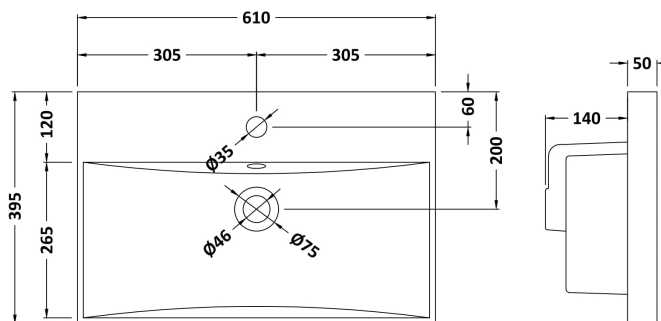

Sales Code: NVM033

Description: 600 Thin Edged Basin 1Th

Product Dimensions

Height (mm):	0
Width (mm):	0
Depth (mm):	0
Nett Weight (kg):	11

Packaging Dimensions

Height (mm):	190
Width (mm):	630
Depth (mm):	415
Gross Weight (kg):	11.5

Packaging Data

Box Colour:	Brown Cardboard Box - Printed
Box Qty:	0
Label Size:	0 x 0
Label Colour:	White Label
Label Qty:	0

Outer Box Dimensions (If Applicable)

Height (mm):	
Width (mm):	
Depth (mm):	
Gross Weight (kg):	
Barcode:	5056211853428

Product Details

Country of Origin:	China
Fitting Instruction:	No
Certification: CE & UKCA: No	WRAS: N/A WRAS No: N/A
Product Material:	Vitreous China
Fixing Supplied:	No

Pans/Bidets: Trap Style: Not Applicable Includes Seat: Not Applicable

Basins: Tap Hole: One Taphole Chain Stay Hole: No
Template: Not Required Waste Type Req: Slotted
Overflow Inc: Yes Overflow Cover: Yes
Inner Bowl Depth (mm): 125mm