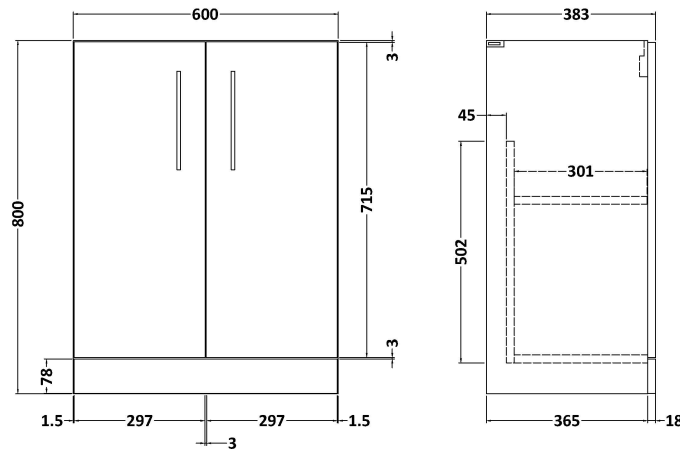

Sales Code: ARN503A

Description: 600 Fs 2-Door Vanity & Basin 1

Packaging Details

Barcode: 5056462614885

Sales Code: NVF503N

Description: 600 Fs 2-Door Unit (365 Deep)

Product Dimensions

Height (mm):	800
Width (mm):	600
Depth (mm):	383
Nett Weight (kg):	19.5

Packaging Dimensions

Height (mm):	835
Width (mm):	620
Depth (mm):	375
Gross Weight (kg):	20

Packaging Data

Box Colour:	Brown Cardboard Box
Box Qty:	0
Label Size:	0 x 0
Label Colour:	White Label
Label Qty:	0

Outer Box Dimensions (If Applicable)

Height (mm):	
Width (mm):	
Depth (mm):	
Gross Weight (kg):	
Barcode:	5056462660219

Product Details

Country of Origin:	United Kingdom
Fitting Instruction:	No
CE & UKCA:	N/A
FSC Certified Materials:	Yes
Colour:	Anthracite Woodgrain
Construction Method:	Cam & Wood Dowel
Construction Type:	Rigid
Cabinet Finish:	MFC Textured Woodgrain
Fascia Finish:	MFC Textured Woodgrain
Cabinet Thickness (mm):	18
Fascia Thickness (mm):	18
Drawer Included:	No
Drawer Type:	Not Applicable
No of Shelves:	1
Hinge Type:	95 Degree Clip-On Soft Close
Hinge Included:	Yes, Supplied
Adjustable Legs:	No, Not Required
Fixings Included:	Yes
Handle Style:	Contemporary
Waste Shroud:	No
Handle Included:	Yes, Supplied
Handle Type:	D-Shape

Sales Code: NVM013

Description: 600 Mid-Edged Basin 1 Th

Product Dimensions

Height (mm):	0
Width (mm):	0
Depth (mm):	0
Nett Weight (kg):	11

Packaging Dimensions

Height (mm):	200
Width (mm):	410
Depth (mm):	630
Gross Weight (kg):	11