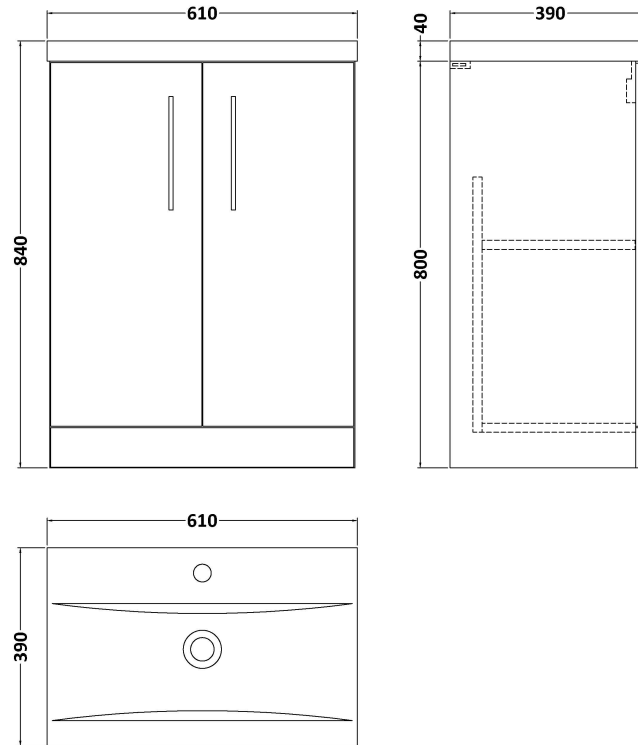

Sales Code: ARN503A

Description: 600 Fs 2-Door Vanity & Basin 1

Packaging Details

Barcode: 5056462614885

Sales Code: NVF503N

Description: 600 Fs 2-Door Unit (365 Deep)

Product Dimensions

Height (mm):	800
Width (mm):	600
Depth (mm):	383
Nett Weight (kg):	19.5

Packaging Dimensions

Height (mm):	835
Width (mm):	620
Depth (mm):	375
Gross Weight (kg):	20

Packaging Data

Box Colour:	Brown Cardboard Box
Box Qty:	0
Label Size:	0 x 0
Label Colour:	White Label
Label Qty:	0

Outer Box Dimensions (If Applicable)

Height (mm):	
Width (mm):	
Depth (mm):	
Gross Weight (kg):	
Barcode:	5056462660219

Product Details

Country of Origin:	United Kingdom
Fitting Instruction:	No
CE & UKCA:	N/A
FSC Certified Materials:	Yes
Colour:	Anthracite Woodgrain
Construction Method:	Cam & Wood Dowel
Construction Type:	Rigid
Cabinet Finish:	MFC Textured Woodgrain
Fascia Finish:	MFC Textured Woodgrain
Cabinet Thickness (mm):	18
Fascia Thickness (mm):	18
Drawer Included:	No
Drawer Type:	Not Applicable
No of Shelves:	1
Hinge Type:	95 Degree Clip-On Soft Close
Hinge Included:	Yes, Supplied
Adjustable Legs:	No, Not Required
Fixings Included:	Yes
Handle Style:	Contemporary
Waste Shroud:	No
Handle Included:	Yes, Supplied
Handle Type:	D-Shape

Sales Code: NVM013

Description: 600 Mid-Edged Basin 1 Th

Product Dimensions

Height (mm):	0
Width (mm):	0
Depth (mm):	0
Nett Weight (kg):	11

Packaging Dimensions

Height (mm):	200
Width (mm):	410
Depth (mm):	630
Gross Weight (kg):	11