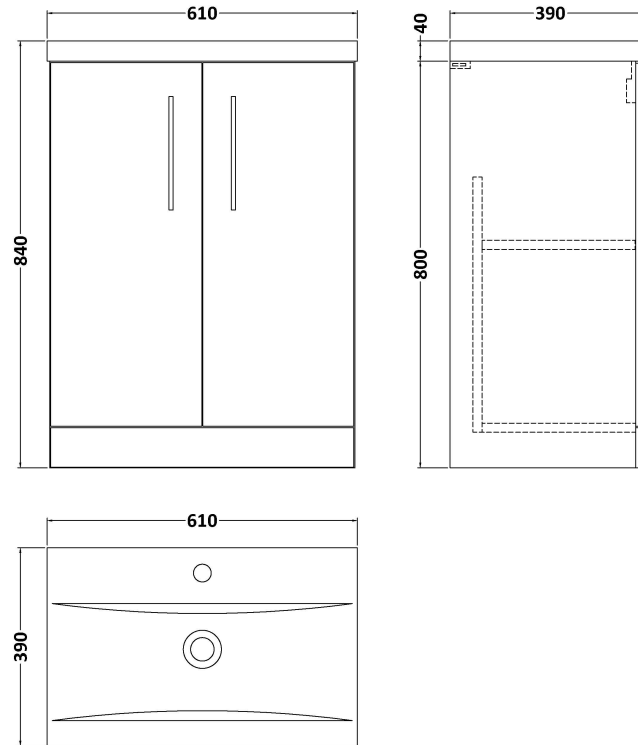

Sales Code: ARN103A

Description: 600 Fs 2-Door Vanity & Basin 1

Packaging Details

Barcode: 5056462614793

Sales Code: NVF103F

Description: 600 Fs 2-Door Unit (365 Deep)

Product Dimensions

Height (mm):	800
Width (mm):	600
Depth (mm):	383
Nett Weight (kg):	19.5

Packaging Dimensions

Height (mm):	835
Width (mm):	620
Depth (mm):	375
Gross Weight (kg):	20

Packaging Data

Box Colour:	Brown Cardboard Box - Printed
Box Qty:	0
Label Size:	0 x 0
Label Colour:	Not Applicable
Label Qty:	0

Outer Box Dimensions (If Applicable)

Height (mm):	
Width (mm):	
Depth (mm):	
Gross Weight (kg):	
Barcode:	5056462614298

Product Details

Country of Origin:	China
Fitting Instruction:	No
CE & UKCA:	N/A
FSC Certified Materials:	Yes
Colour:	Gloss White
Construction Method:	Cam & Wood Dowel
Construction Type:	Rigid
Cabinet Finish:	MFC Painted Gloss
Fascia Finish:	Mdf Painted Gloss
Cabinet Thickness (mm):	16
Fascia Thickness (mm):	18
Drawer Included:	No
Drawer Type:	Not Applicable
No of Shelves:	1
Hinge Type:	95 Degree Soft Close
Hinge Included:	Yes, Supplied
Adjustable Legs:	No, Not Required
Fixings Included:	Yes
Handle Style:	Contemporary
Waste Shroud:	No
Handle Included:	Yes, Supplied
Handle Type:	D-Shape

Sales Code: NVM013

Description: 600 Mid-Edged Basin 1 Th

Product Dimensions

Height (mm):	0
Width (mm):	0
Depth (mm):	0
Nett Weight (kg):	11

Packaging Dimensions

Height (mm):	200
Width (mm):	410
Depth (mm):	630
Gross Weight (kg):	11