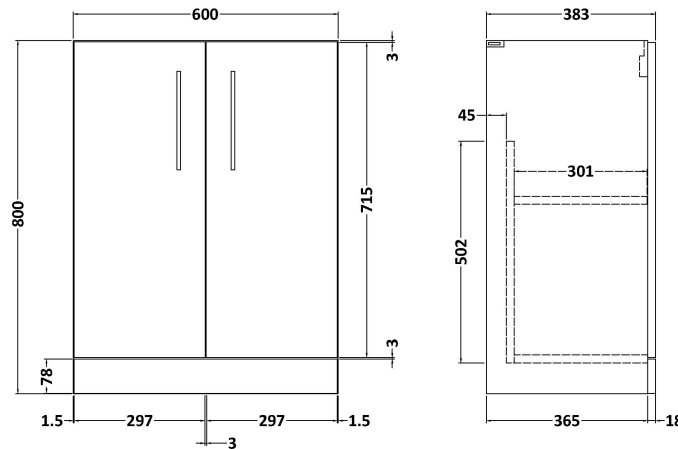

Sales Code: ARN103A

Description: 600 Fs 2-Door Vanity & Basin 1

Packaging Details

Barcode: 5056462614793

Sales Code: NVF103F

Description: 600 Fs 2-Door Unit (365 Deep)

Product Dimensions

Height (mm):	800
Width (mm):	600
Depth (mm):	383
Nett Weight (kg):	19.5

Packaging Dimensions

Height (mm):	835
Width (mm):	620
Depth (mm):	375
Gross Weight (kg):	20

Packaging Data

Box Colour:	Brown Cardboard Box - Printed
Box Qty:	0
Label Size:	0 x 0
Label Colour:	Not Applicable
Label Qty:	0

Outer Box Dimensions (If Applicable)

Height (mm):	
Width (mm):	
Depth (mm):	
Gross Weight (kg):	
Barcode:	5056462614298

Product Details

Country of Origin:	China
Fitting Instruction:	No
CE & UKCA:	N/A
FSC Certified Materials:	Yes
Colour:	Gloss White
Construction Method:	Cam & Wood Dowel
Construction Type:	Rigid
Cabinet Finish:	MFC Painted Gloss
Fascia Finish:	Mdf Painted Gloss
Cabinet Thickness (mm):	16
Fascia Thickness (mm):	18
Drawer Included:	No
Drawer Type:	Not Applicable
No of Shelves:	1
Hinge Type:	95 Degree Soft Close
Hinge Included:	Yes, Supplied
Adjustable Legs:	No, Not Required
Fixings Included:	Yes
Handle Style:	Contemporary
Waste Shroud:	No
Handle Included:	Yes, Supplied
Handle Type:	D-Shape

Sales Code: NVM013

Description: 600 Mid-Edged Basin 1 Th

Product Dimensions

Height (mm):	0
Width (mm):	0
Depth (mm):	0
Nett Weight (kg):	11

Packaging Dimensions

Height (mm):	200
Width (mm):	410
Depth (mm):	630
Gross Weight (kg):	11