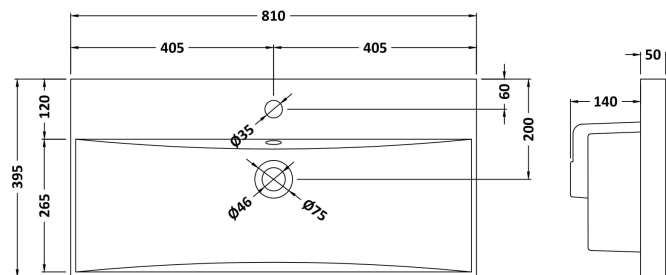

Sales Code: NVM035

Description: 800 Thin Edged Basin 1Th

Product Dimensions

Height (mm):	0
Width (mm):	0
Depth (mm):	0
Nett Weight (kg):	14.5

Packaging Dimensions

Height (mm):	190
Width (mm):	830
Depth (mm):	415
Gross Weight (kg):	15

Packaging Data

Box Colour:	Brown Cardboard Box
Box Qty:	0
Label Size:	0 x 0
Label Colour:	White Label
Label Qty:	0

Outer Box Dimensions (If Applicable)

Height (mm):	
Width (mm):	
Depth (mm):	
Gross Weight (kg):	
Barcode:	5056211853435

Product Details

Country of Origin:	China
Fitting Instruction:	No
Certification: CE & UKCA: No	WRAS: N/A WRAS No: N/A
Product Material:	Vitreous China
Fixing Supplied:	No

Pans/Bidets: Trap Style: Not Applicable Includes Seat: Not Applicable

Basins: Tap Hole: One Taphole Chain Stay Hole: No
Template: Not Required Waste Type Req: Slotted
Overflow Inc: Not Applicable Overflow Cover: Yes
Inner Bowl Depth (mm): 125mm