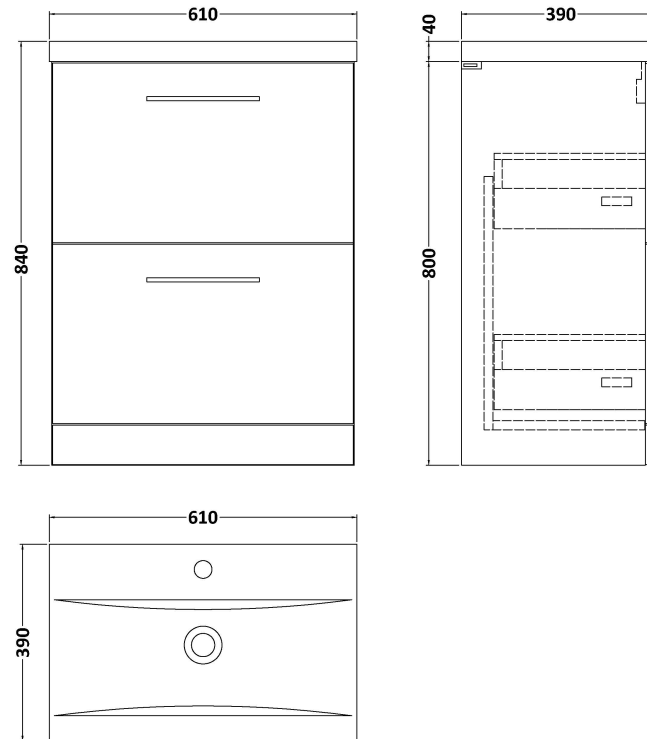

Sales Code: ARN133A

Description: 600 Fs 2-Drawer Vanity & Basin 1

Packaging Details

Barcode: 5056462666716

Sales Code: NVF133

Description: 600 Fs 2-Drawer Unit (365 Deep)

Product Dimensions

Height (mm):	800
Width (mm):	600
Depth (mm):	383
Nett Weight (kg):	26

Packaging Dimensions

Height (mm):	835
Width (mm):	632
Depth (mm):	391
Gross Weight (kg):	26.5

Packaging Data

Box Colour:	Brown Cardboard Box - Printed
Box Qty:	0
Label Size:	0 x 0
Label Colour:	Not Applicable
Label Qty:	0

Outer Box Dimensions (If Applicable)

Height (mm):	
Width (mm):	
Depth (mm):	
Gross Weight (kg):	
Barcode:	5056462660646

Product Details

Country of Origin:	China
Fitting Instruction:	No
CE & UKCA:	N/A
FSC Certified Materials:	Yes
Colour:	Gloss White
Construction Method:	Cam & Wood Dowel
Construction Type:	Rigid
Cabinet Finish:	MFC Painted Gloss
Fascia Finish:	Mdf Painted Gloss
Cabinet Thickness (mm):	16
Fascia Thickness (mm):	18
Drawer Included:	Yes
Drawer Type:	80mm High Metal S/C Inc Galler
No of Shelves:	0
Hinge Type:	Not Applicable
Hinge Included:	Not Applicable
Adjustable Legs:	No, Not Required
Fixings Included:	Yes
Handle Style:	Contemporary
Waste Shroud:	Yes
Handle Included:	Yes, Supplied
Handle Type:	D-Shape

Sales Code: NVM013

Description: 600 Mid-Edged Basin 1 Th

Product Dimensions

Height (mm):	0
Width (mm):	0
Depth (mm):	0
Nett Weight (kg):	11

Packaging Dimensions

Height (mm):	200
Width (mm):	410
Depth (mm):	630
Gross Weight (kg):	11