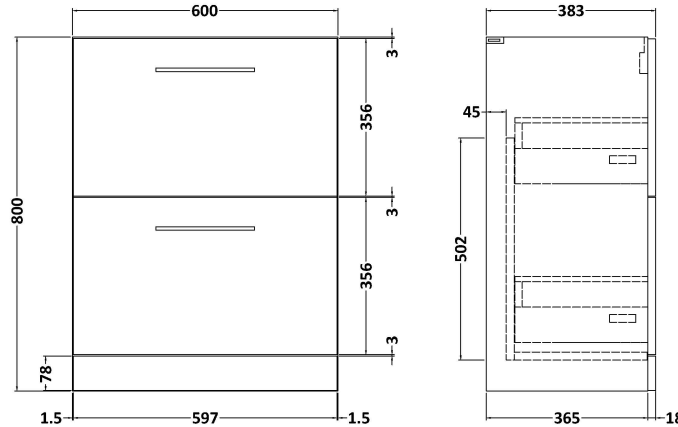

Sales Code: ARN133A

Description: 600 Fs 2-Drawer Vanity & Basin 1

Packaging Details

Barcode: 5056462666716

Sales Code: NVF133

Description: 600 Fs 2-Drawer Unit (365 Deep)

Product Dimensions

Height (mm):	800
Width (mm):	600
Depth (mm):	383
Nett Weight (kg):	26

Packaging Dimensions

Height (mm):	835
Width (mm):	632
Depth (mm):	391
Gross Weight (kg):	26.5

Packaging Data

Box Colour:	Brown Cardboard Box - Printed
Box Qty:	0
Label Size:	0 x 0
Label Colour:	Not Applicable
Label Qty:	0

Outer Box Dimensions (If Applicable)

Height (mm):	
Width (mm):	
Depth (mm):	
Gross Weight (kg):	
Barcode:	5056462660646

Product Details

Country of Origin:	China
Fitting Instruction:	No
CE & UKCA:	N/A
FSC Certified Materials:	Yes
Colour:	Gloss White
Construction Method:	Cam & Wood Dowel
Construction Type:	Rigid
Cabinet Finish:	MFC Painted Gloss
Fascia Finish:	Mdf Painted Gloss
Cabinet Thickness (mm):	16
Fascia Thickness (mm):	18
Drawer Included:	Yes
Drawer Type:	80mm High Metal S/C Inc Galler
No of Shelves:	0
Hinge Type:	Not Applicable
Hinge Included:	Not Applicable
Adjustable Legs:	No, Not Required
Fixings Included:	Yes
Handle Style:	Contemporary
Waste Shroud:	Yes
Handle Included:	Yes, Supplied
Handle Type:	D-Shape

Sales Code: NVM013

Description: 600 Mid-Edged Basin 1 Th

Product Dimensions

Height (mm):	0
Width (mm):	0
Depth (mm):	0
Nett Weight (kg):	11

Packaging Dimensions

Height (mm):	200
Width (mm):	410
Depth (mm):	630
Gross Weight (kg):	11