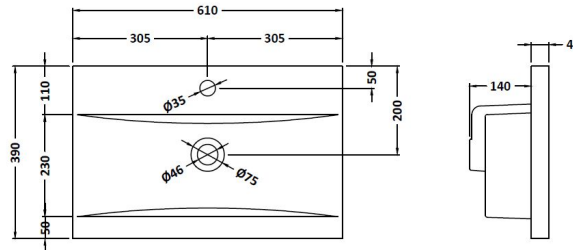

Packaging Dimensions

Height (mm):	835
Width (mm):	632
Depth (mm):	391
Gross Weight (kg):	26.5

Packaging Data

Box Colour:	Brown Cardboard Box
Box Qty:	0
Label Size:	0 x 0
Label Colour:	White Label
Label Qty:	0

Outer Box Dimensions (If Applicable)

Height (mm):	
Width (mm):	
Depth (mm):	
Gross Weight (kg):	
Barcode:	5056462660677

Product Details

Country of Origin:	United Kingdom
Fitting Instruction:	No
CE & UKCA:	N/A
FSC Certified Materials:	Yes
Colour:	Grey Vicenza Oak
Construction Method:	Cam & Wood Dowel
Construction Type:	Rigid
Cabinet Finish:	MFC Textured Woodgrain
Fascia Finish:	MFC Textured Woodgrain
Cabinet Thickness (mm):	18
Fascia Thickness (mm):	18
Drawer Included:	Yes
Drawer Type:	80mm High Metal S/C Inc Galler
No of Shelves:	0
Hinge Type:	Not Applicable
Hinge Included:	Not Applicable
Adjustable Legs:	No, Not Required
Fixings Included:	Yes
Handle Style:	Contemporary
Waste Shroud:	Yes
Handle Included:	Yes, Supplied
Handle Type:	D-Shape

Sales Code: NVM013

Description: 600 Mid-Edged Basin 1 Th

Product Dimensions

Height (mm):	0
Width (mm):	0
Depth (mm):	0
Nett Weight (kg):	11

Packaging Dimensions

Height (mm):	200
Width (mm):	410
Depth (mm):	630
Gross Weight (kg):	11

Packaging Data

Box Colour:	Brown Cardboard Box - Printed
Box Qty:	0
Label Size:	0 x 0
Label Colour:	White Label
Label Qty:	0

Outer Box Dimensions (If Applicable)

Height (mm):	
Width (mm):	
Depth (mm):	
Gross Weight (kg):	
Barcode:	5055369043415