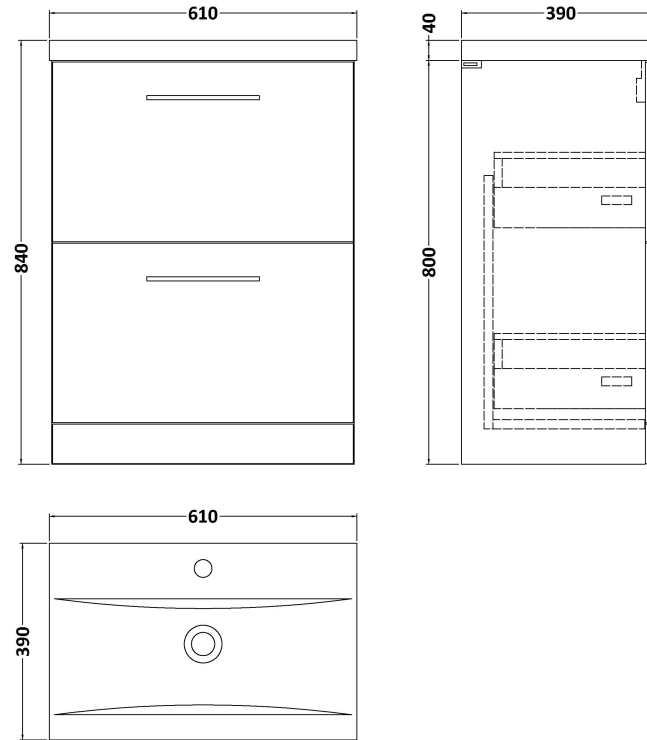

Sales Code: ARN2533A

Description: 600 Fs 2-Drawer Vanity & Basin 1

Packaging Details

Barcode: 5056462666808

Sales Code: NVF2533

Description: 600 Fs 2-Drawer Unit (365 Deep)

Product Dimensions

Height (mm):	800
Width (mm):	600
Depth (mm):	383
Nett Weight (kg):	26

Packaging Dimensions

Height (mm):	835
Width (mm):	632
Depth (mm):	391
Gross Weight (kg):	26.5

Packaging Data

Box Colour:	Brown Cardboard Box
Box Qty:	0
Label Size:	0 x 0
Label Colour:	White Label
Label Qty:	0

Outer Box Dimensions (If Applicable)

Height (mm):	
Width (mm):	
Depth (mm):	
Gross Weight (kg):	
Barcode:	5056462660677

Product Details

Country of Origin:	United Kingdom
Fitting Instruction:	No
CE & UKCA:	N/A
FSC Certified Materials:	Yes
Colour:	Grey Vicenza Oak
Construction Method:	Cam & Wood Dowel
Construction Type:	Rigid
Cabinet Finish:	MFC Textured Woodgrain
Fascia Finish:	MFC Textured Woodgrain
Cabinet Thickness (mm):	18
Fascia Thickness (mm):	18
Drawer Included:	Yes
Drawer Type:	80mm High Metal S/C Inc Galler
No of Shelves:	0
Hinge Type:	Not Applicable
Hinge Included:	Not Applicable
Adjustable Legs:	No, Not Required
Fixings Included:	Yes
Handle Style:	Contemporary
Waste Shroud:	Yes
Handle Included:	Yes, Supplied
Handle Type:	D-Shape

Sales Code: NVM013

Description: 600 Mid-Edged Basin 1 Th

Product Dimensions

Height (mm):	0
Width (mm):	0
Depth (mm):	0
Nett Weight (kg):	11

Packaging Dimensions

Height (mm):	200
Width (mm):	410
Depth (mm):	630
Gross Weight (kg):	11