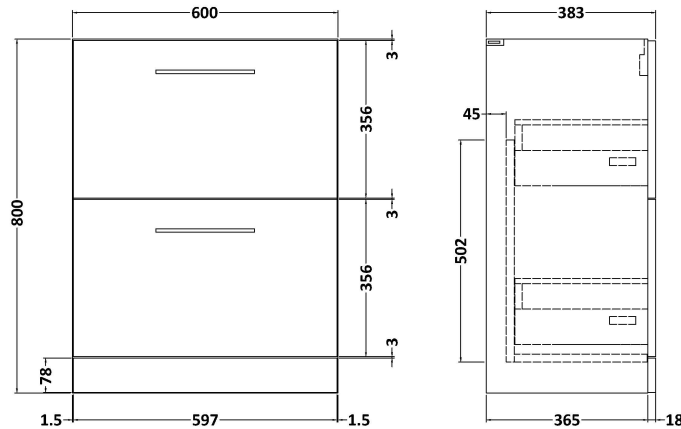

Sales Code: ARN2533A

Description: 600 Fs 2-Drawer Vanity & Basin 1

Packaging Details

Barcode: 5056462666808

Sales Code: NVF2533

Description: 600 Fs 2-Drawer Unit (365 Deep)

Product Dimensions

Height (mm):	800
Width (mm):	600
Depth (mm):	383
Nett Weight (kg):	26

Packaging Dimensions

Height (mm):	835
Width (mm):	632
Depth (mm):	391
Gross Weight (kg):	26.5

Packaging Data

Box Colour:	Brown Cardboard Box
Box Qty:	0
Label Size:	0 x 0
Label Colour:	White Label
Label Qty:	0

Outer Box Dimensions (If Applicable)

Height (mm):	
Width (mm):	
Depth (mm):	
Gross Weight (kg):	
Barcode:	5056462660677

Product Details

Country of Origin:	United Kingdom
Fitting Instruction:	No
CE & UKCA:	N/A
FSC Certified Materials:	Yes
Colour:	Grey Vicenza Oak
Construction Method:	Cam & Wood Dowel
Construction Type:	Rigid
Cabinet Finish:	MFC Textured Woodgrain
Fascia Finish:	MFC Textured Woodgrain
Cabinet Thickness (mm):	18
Fascia Thickness (mm):	18
Drawer Included:	Yes
Drawer Type:	80mm High Metal S/C Inc Galler
No of Shelves:	0
Hinge Type:	Not Applicable
Hinge Included:	Not Applicable
Adjustable Legs:	No, Not Required
Fixings Included:	Yes
Handle Style:	Contemporary
Waste Shroud:	Yes
Handle Included:	Yes, Supplied
Handle Type:	D-Shape

Sales Code: NVM013

Description: 600 Mid-Edged Basin 1 Th

Product Dimensions

Height (mm):	0
Width (mm):	0
Depth (mm):	0
Nett Weight (kg):	11

Packaging Dimensions

Height (mm):	200
Width (mm):	410
Depth (mm):	630
Gross Weight (kg):	11