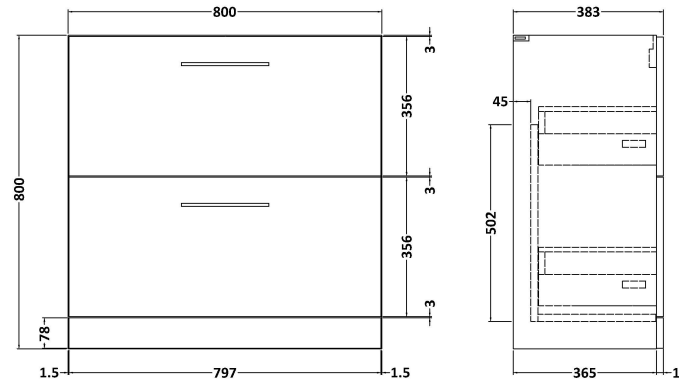

Sales Code: ARN835A

Description: 800 Fs 2-Drawer Vanity & Basin 1

Packaging Details

Barcode: 5056462666983

Sales Code: NVF835

Description: 800 Fs 2-Drawer Unit (365 Deep)

Product Dimensions

Height (mm):	800
Width (mm):	800
Depth (mm):	383
Nett Weight (kg):	31.5

Packaging Dimensions

Height (mm):	835
Width (mm):	832
Depth (mm):	391
Gross Weight (kg):	32

Packaging Data

Box Colour:	Brown Cardboard Box - Printed
Box Qty:	0
Label Size:	0 x 0
Label Colour:	White Label
Label Qty:	0

Outer Box Dimensions (If Applicable)

Height (mm):	
Width (mm):	
Depth (mm):	
Gross Weight (kg):	
Barcode:	5056462660738

Product Details

Country of Origin:	China
Fitting Instruction:	No
CE & UKCA:	N/A
FSC Certified Materials:	Yes
Colour:	Satin Green
Construction Method:	Cam & Wood Dowel
Construction Type:	Rigid
Cabinet Finish:	MFC Painted Matt
Fascia Finish:	Mdf Painted Matt
Cabinet Thickness (mm):	16
Fascia Thickness (mm):	18
Drawer Included:	Yes
Drawer Type:	80mm High Metal S/C Inc Galler
No of Shelves:	0
Hinge Type:	Not Applicable
Hinge Included:	Not Applicable
Adjustable Legs:	No, Not Required
Fixings Included:	Yes
Handle Style:	Contemporary
Waste Shroud:	Yes
Handle Included:	Yes, Supplied
Handle Type:	D-Shape

Sales Code: NVM015

Description: 800 Mid Edged Basin 1 Th

Product Dimensions

Height (mm):	0
Width (mm):	0
Depth (mm):	0
Nett Weight (kg):	15

Packaging Dimensions

Height (mm):	210
Width (mm):	410
Depth (mm):	830
Gross Weight (kg):	15