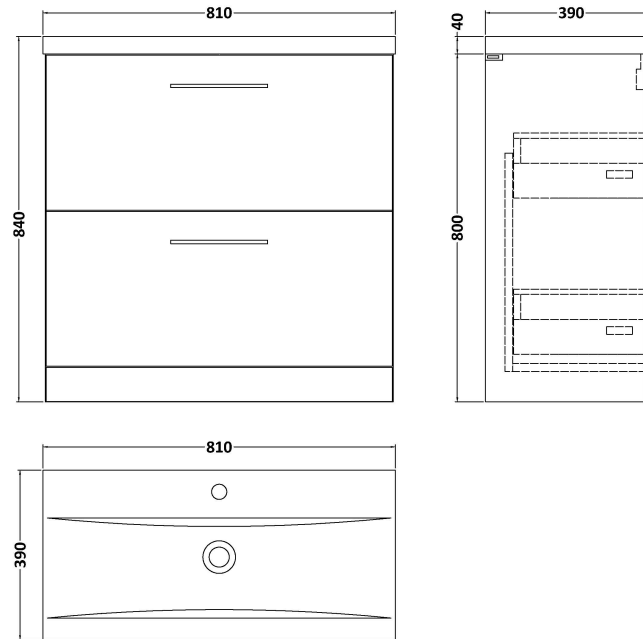

Sales Code: ARN835A

Description: 800 Fs 2-Drawer Vanity & Basin 1

Packaging Details

Barcode: 5056462666983

Sales Code: NVF835

Description: 800 Fs 2-Drawer Unit (365 Deep)

Product Dimensions

Height (mm):	800
Width (mm):	800
Depth (mm):	383
Nett Weight (kg):	31.5

Packaging Dimensions

Height (mm):	835
Width (mm):	832
Depth (mm):	391
Gross Weight (kg):	32

Packaging Data

Box Colour:	Brown Cardboard Box - Printed
Box Qty:	0
Label Size:	0 x 0
Label Colour:	White Label
Label Qty:	0

Outer Box Dimensions (If Applicable)

Height (mm):	
Width (mm):	
Depth (mm):	
Gross Weight (kg):	
Barcode:	5056462660738

Product Details

Country of Origin:	China
Fitting Instruction:	No
CE & UKCA:	N/A
FSC Certified Materials:	Yes
Colour:	Satin Green
Construction Method:	Cam & Wood Dowel
Construction Type:	Rigid
Cabinet Finish:	MFC Painted Matt
Fascia Finish:	Mdf Painted Matt
Cabinet Thickness (mm):	16
Fascia Thickness (mm):	18
Drawer Included:	Yes
Drawer Type:	80mm High Metal S/C Inc Galler
No of Shelves:	0
Hinge Type:	Not Applicable
Hinge Included:	Not Applicable
Adjustable Legs:	No, Not Required
Fixings Included:	Yes
Handle Style:	Contemporary
Waste Shroud:	Yes
Handle Included:	Yes, Supplied
Handle Type:	D-Shape

Sales Code: NVM015

Description: 800 Mid Edged Basin 1 Th

Product Dimensions

Height (mm):	0
Width (mm):	0
Depth (mm):	0
Nett Weight (kg):	15

Packaging Dimensions

Height (mm):	210
Width (mm):	410
Depth (mm):	830
Gross Weight (kg):	15