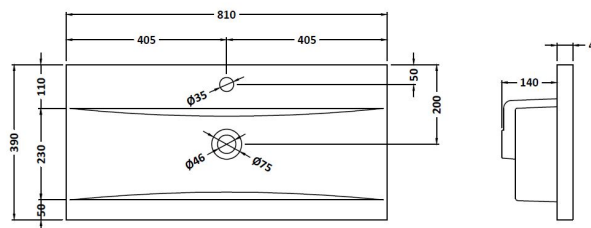

Packaging Dimensions

Height (mm):	835
Width (mm):	832
Depth (mm):	391
Gross Weight (kg):	32

Packaging Data

Box Colour:	Brown Cardboard Box - Printed
Box Qty:	0
Label Size:	0 x 0
Label Colour:	White Label
Label Qty:	0

Outer Box Dimensions (If Applicable)

Height (mm):	
Width (mm):	
Depth (mm):	
Gross Weight (kg):	
Barcode:	5056462660738

Product Details

Country of Origin:	China
Fitting Instruction:	No
CE & UKCA:	N/A
FSC Certified Materials:	Yes
Colour:	Satin Green
Construction Method:	Cam & Wood Dowel
Construction Type:	Rigid
Cabinet Finish:	MFC Painted Matt
Fascia Finish:	Mdf Painted Matt
Cabinet Thickness (mm):	16
Fascia Thickness (mm):	18
Drawer Included:	Yes
Drawer Type:	80mm High Metal S/C Inc Galler
No of Shelves:	0
Hinge Type:	Not Applicable
Hinge Included:	Not Applicable
Adjustable Legs:	No, Not Required
Fixings Included:	Yes
Handle Style:	Contemporary
Waste Shroud:	Yes
Handle Included:	Yes, Supplied
Handle Type:	D-Shape

Sales Code: NVM015

Description: 800 Mid Edged Basin 1 Th

Product Dimensions

Height (mm):	0
Width (mm):	0
Depth (mm):	0
Nett Weight (kg):	15

Packaging Dimensions

Height (mm):	210
Width (mm):	410
Depth (mm):	830
Gross Weight (kg):	15

Packaging Data

Box Colour:	Brown Cardboard Box
Box Qty:	0
Label Size:	0 x 0
Label Colour:	White Label
Label Qty:	0

Outer Box Dimensions (If Applicable)

Height (mm):	
Width (mm):	
Depth (mm):	
Gross Weight (kg):	
Barcode:	5055369043422