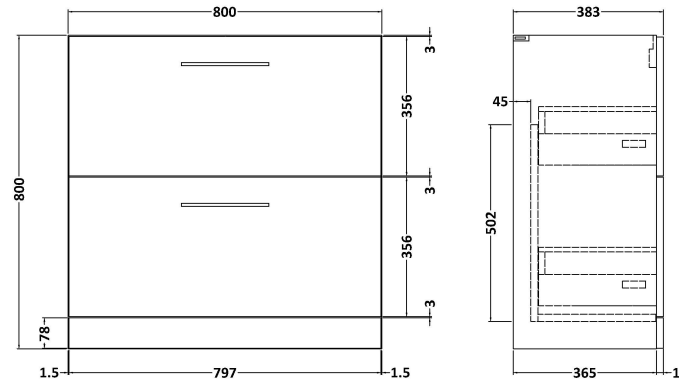

### Product Dimensions

Height (mm):	800
Width (mm):	800
Depth (mm):	383
Nett Weight (kg):	31.5

### Packaging Dimensions

Height (mm):	835
Width (mm):	832
Depth (mm):	391
Gross Weight (kg):	32

### Outer Box Dimensions (If Applicable)

Height (mm):	
Width (mm):	
Depth (mm):	
Gross Weight (kg):	
Barcode:	5056462660714

### Packaging Dimensions

Height (mm):	210
Width (mm):	410
Depth (mm):	830
Gross Weight (kg):	15