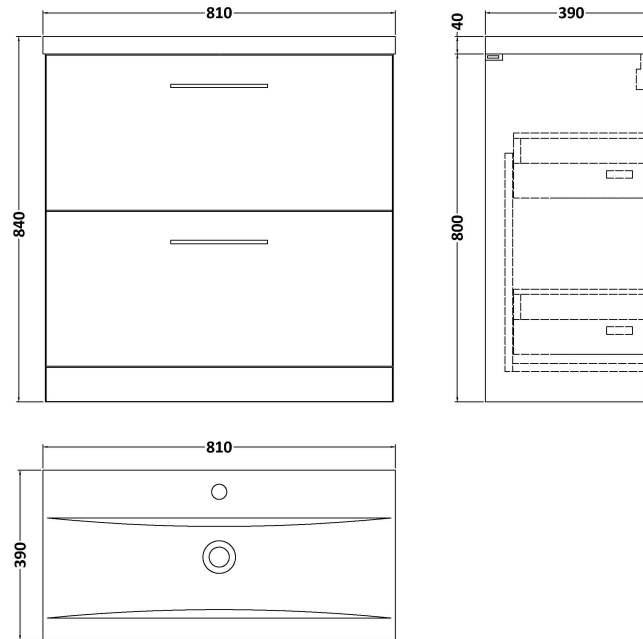

Sales Code: ARN135A

Description: 800 Fs 2-Drawer Vanity & Basin 1

Packaging Details

Barcode: 5056462666921