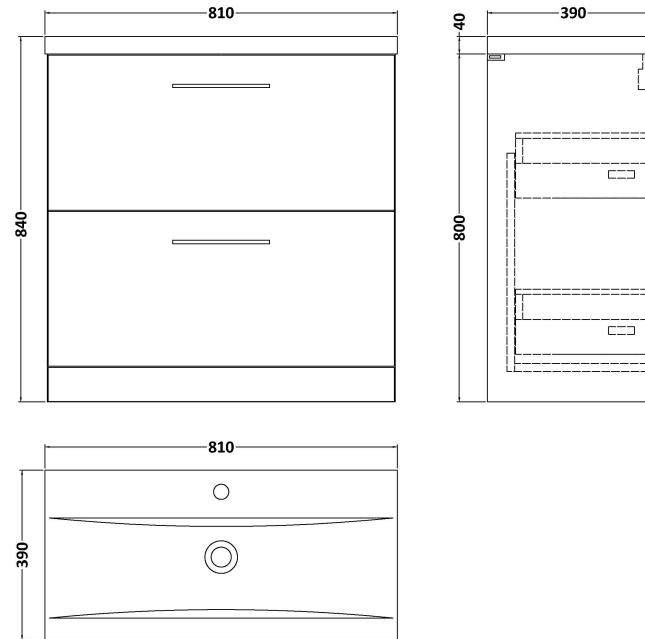

Sales Code: ARN2535A

Description: 800 Fs 2-Drawer Vanity & Basin 1

Packaging Details

Barcode: 5056462667010

Sales Code: NVF2535

Description: 800 Fs 2-Drawer Unit (365 Deep)

Product Dimensions

Height (mm):	800
Width (mm):	800
Depth (mm):	383
Nett Weight (kg):	31.5

Packaging Dimensions

Height (mm):	835
Width (mm):	832
Depth (mm):	391
Gross Weight (kg):	32

Packaging Data

Box Colour:	Brown Cardboard Box
Box Qty:	0
Label Size:	0 x 0
Label Colour:	White Label
Label Qty:	0

Outer Box Dimensions (If Applicable)

Height (mm):	
Width (mm):	
Depth (mm):	
Gross Weight (kg):	
Barcode:	5056462660745

Product Details

Country of Origin:	United Kingdom
Fitting Instruction:	No
CE & UKCA:	N/A
FSC Certified Materials:	Yes
Colour:	Grey Vicenza Oak
Construction Method:	Cam & Wood Dowel
Construction Type:	Rigid
Cabinet Finish:	MFC Textured Woodgrain
Fascia Finish:	MFC Textured Woodgrain
Cabinet Thickness (mm):	18
Fascia Thickness (mm):	18
Drawer Included:	Yes
Drawer Type:	80mm High Metal S/C Inc Galler
No of Shelves:	0
Hinge Type:	Not Applicable
Hinge Included:	Not Applicable
Adjustable Legs:	No, Not Required
Fixings Included:	Yes
Handle Style:	Contemporary
Waste Shroud:	Yes
Handle Included:	Yes, Supplied
Handle Type:	D-Shape

Sales Code: NVM015

Description: 800 Mid Edged Basin 1 Th

Product Dimensions

Height (mm):	0
Width (mm):	0
Depth (mm):	0
Nett Weight (kg):	15

Packaging Dimensions

Height (mm):	210
Width (mm):	410
Depth (mm):	830
Gross Weight (kg):	15