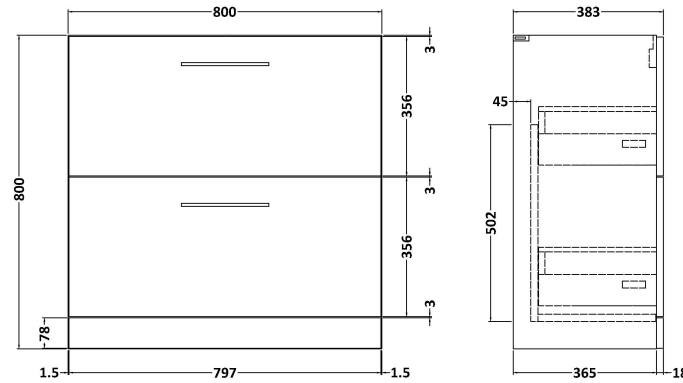

Sales Code: ARN2535A

Description: 800 Fs 2-Drawer Vanity & Basin 1

Packaging Details

Barcode: 5056462667010

Sales Code: NVF2535

Description: 800 Fs 2-Drawer Unit (365 Deep)

Product Dimensions

Height (mm):	800
Width (mm):	800
Depth (mm):	383
Nett Weight (kg):	31.5

Packaging Dimensions

Height (mm):	835
Width (mm):	832
Depth (mm):	391
Gross Weight (kg):	32

Packaging Data

Box Colour:	Brown Cardboard Box
Box Qty:	0
Label Size:	0 x 0
Label Colour:	White Label
Label Qty:	0

Outer Box Dimensions (If Applicable)

Height (mm):	
Width (mm):	
Depth (mm):	
Gross Weight (kg):	
Barcode:	5056462660745

Product Details

Country of Origin:	United Kingdom
Fitting Instruction:	No
CE & UKCA:	N/A
FSC Certified Materials:	Yes
Colour:	Grey Vicenza Oak
Construction Method:	Cam & Wood Dowel
Construction Type:	Rigid
Cabinet Finish:	MFC Textured Woodgrain
Fascia Finish:	MFC Textured Woodgrain
Cabinet Thickness (mm):	18
Fascia Thickness (mm):	18
Drawer Included:	Yes
Drawer Type:	80mm High Metal S/C Inc Galler
No of Shelves:	0
Hinge Type:	Not Applicable
Hinge Included:	Not Applicable
Adjustable Legs:	No, Not Required
Fixings Included:	Yes
Handle Style:	Contemporary
Waste Shroud:	Yes
Handle Included:	Yes, Supplied
Handle Type:	D-Shape

Sales Code: NVM015

Description: 800 Mid Edged Basin 1 Th

Product Dimensions

Height (mm):	0
Width (mm):	0
Depth (mm):	0
Nett Weight (kg):	15

Packaging Dimensions

Height (mm):	210
Width (mm):	410
Depth (mm):	830
Gross Weight (kg):	15