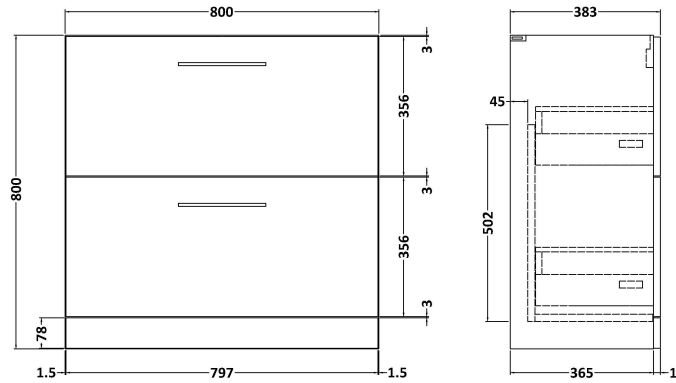

Sales Code: NVF635N

Description: 800 Fs 2-Drawer Unit (365 Deep)

Product Dimensions

Height (mm):	800
Width (mm):	800
Depth (mm):	383
Nett Weight (kg):	31.5

Packaging Dimensions

Height (mm):	835
Width (mm):	832
Depth (mm):	391
Gross Weight (kg):	32

Packaging Data

Box Colour:	Brown Cardboard Box
Box Qty:	0
Label Size:	0 x 0
Label Colour:	White Label
Label Qty:	0

Outer Box Dimensions (If Applicable)

Height (mm):	
Width (mm):	
Depth (mm):	
Gross Weight (kg):	
Barcode:	5056462660752

Product Details

Country of Origin:	United Kingdom
Fitting Instruction:	No
CE & UKCA:	N/A
FSC Certified Materials:	Yes
Colour:	Black Woodgrain
Construction Method:	Cam & Wood Dowel
Construction Type:	Rigid
Cabinet Finish:	MFC Textured Woodgrain
Fascia Finish:	MFC Textured Woodgrain
Cabinet Thickness (mm):	18
Fascia Thickness (mm):	18
Drawer Included:	Yes
Drawer Type:	80mm High Metal S/C Inc Galler
No of Shelves:	0
Hinge Type:	Not Applicable
Hinge Included:	Not Applicable
Adjustable Legs:	No, Not Required
Fixings Included:	Yes
Handle Style:	Contemporary
Waste Shroud:	Yes
Handle Included:	Yes, Supplied
Handle Type:	D-Shape