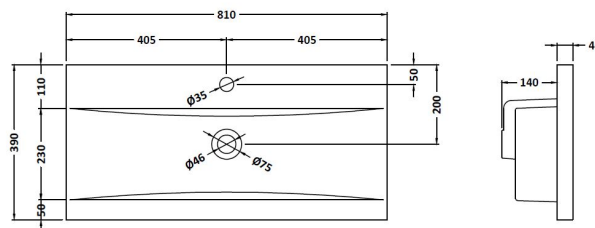

Height (mm):	800
Width (mm):	800
Depth (mm):	383
Nett Weight (kg):	31.5

**Packaging Dimensions**

Height (mm):	835
Width (mm):	832
Depth (mm):	391
Gross Weight (kg):	32

**Packaging Data**

Box Colour:	Brown Cardboard Box
Box Qty:	0
Label Size:	0 x 0
Label Colour:	White Label
Label Qty:	0

**Outer Box Dimensions (If Applicable)**

Height (mm):	
Width (mm):	
Depth (mm):	
Gross Weight (kg):	
Barcode:	5056462660752

**Product Details**

Country of Origin:	United Kingdom
Fitting Instruction:	No
CE & UKCA:	N/A
FSC Certified Materials:	Yes
Colour:	Black Woodgrain
Construction Method:	Cam & Wood Dowel
Construction Type:	Rigid
Cabinet Finish:	MFC Textured Woodgrain
Fascia Finish:	MFC Textured Woodgrain
Cabinet Thickness (mm):	18
Fascia Thickness (mm):	18
Drawer Included:	Yes
Drawer Type:	80mm High Metal S/C Inc Galler
No of Shelves:	0
Hinge Type:	Not Applicable
Hinge Included:	Not Applicable
Adjustable Legs:	No, Not Required
Fixings Included:	Yes
Handle Style:	Contemporary
Waste Shroud:	Yes
Handle Included:	Yes, Supplied
Handle Type:	D-Shape

### Product Dimensions

Height (mm):	0
Width (mm):	0
Depth (mm):	0
Nett Weight (kg):	15

### Packaging Dimensions

Height (mm):	210
Width (mm):	410
Depth (mm):	830
Gross Weight (kg):	15